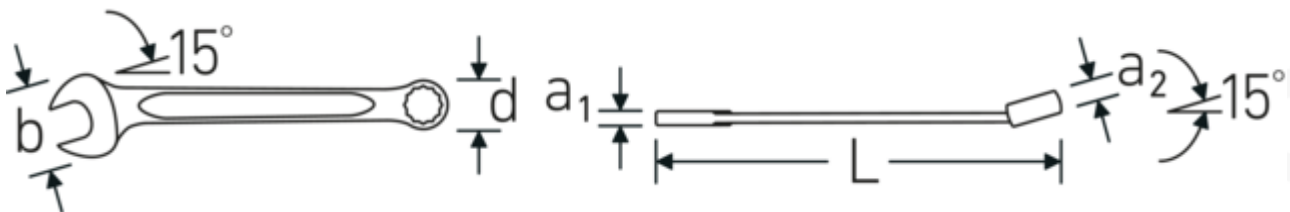

Double-T profile

Our combination and ring wrenches have an additional recess in the middle of the tool. Similar to the principle of a double-T beam, this provides a tremendous load capacity and maximum strength whilst reducing weight.

Thin-walled rings

The thin wall diameter of our rings makes it easier to work in confined spaces. The ring sides are taller than standard nuts, which prevents jamming.

Offset Shaft Design

Our wrenches are specially designed with additional reinforcement in the load zones where the greatest amount of force is transmitted - namely where the jaw meets the shank - in order to prevent deformation.

Technical Drawing.

Technical Attributes.

a1	3 mm
a2	3,2 mm
Width mm (b)	14 mm
d	9,8 mm
DIN	DIN 3113 Form A / ISO 7738 Form A

Logistics data.

Depth mm (IFS)	95
Width mm (IFS)	14
Height mm (IFS)	5
Length (packed, mm)	97
Width (packed, mm)	15

Length mm (L)	95 mm	Height (packed, mm)	18
Jaw angle	15 °	Volume (packed, dm3)	0.02619 dm3
Ring position	15 °	Product no.	40481515
Wrench width 1 [inch]	15/64 "	Weight (gross, kg)	0,050
Wrench width s 2 [inch]	15/64 "	Weight PAP (kg)	0,000
		Weight PVC (kg)	0,003
		GTIN	4018754020089
		Country of origin AWR	GERMANY
		Region of origin	Nordrhein-Westfalen
		WEEE/ElektroG	nicht ear-pflichtig
		Customs tariff no.	82041100
		Packing standard	5
		Weight	10 g