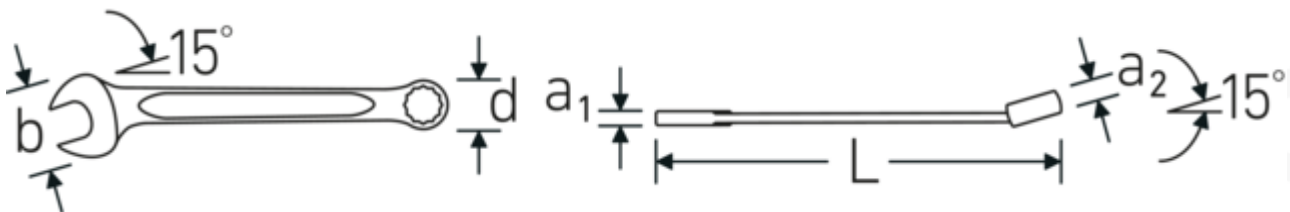

Double-T profile

Our combination and ring wrenches have an additional recess in the middle of the tool. Similar to the principle of a double-T beam, this provides a tremendous load capacity and maximum strength whilst reducing weight.

Thin-walled rings

The thin wall diameter of our rings makes it easier to work in confined spaces. The ring sides are taller than standard nuts, which prevents jamming.

Offset Shaft Design

Our wrenches are specially designed with additional reinforcement in the load zones where the greatest amount of force is transmitted - namely where the jaw meets the shank - in order to prevent deformation.

Technical Drawing.

Technical Attributes.

a1	11 mm
a2	19 mm
Width mm (b)	87 mm
d	53,6 mm
DIN	DIN 3113 Form A / ISO 7738 Form A

Logistics data.

Depth mm (IFS)	482
Width mm (IFS)	84
Height mm (IFS)	33
Length (packed, mm)	483
Width (packed, mm)	85

Length mm (L)	480 mm	Height (packed, mm)	34
Jaw angle	15 °	Volume (packed, dm3)	1.39587 dm3
Ring position	15 °	Product no.	40486464
Wrench width 1 [inch]	1 1/2 "	Weight (gross, kg)	0,950
Wrench width s 2 [inch]	1 1/2 "	Weight PAP (kg)	0,000
		Weight PVC (kg)	0,020
		GTIN	4018754020324
		Country of origin AWR	GERMANY
		Region of origin	Nordrhein-Westfalen
		WEEE/ElektroG	nicht ear-pflichtig
		Customs tariff no.	82041100
		Packing standard	1
		Weight	950 g