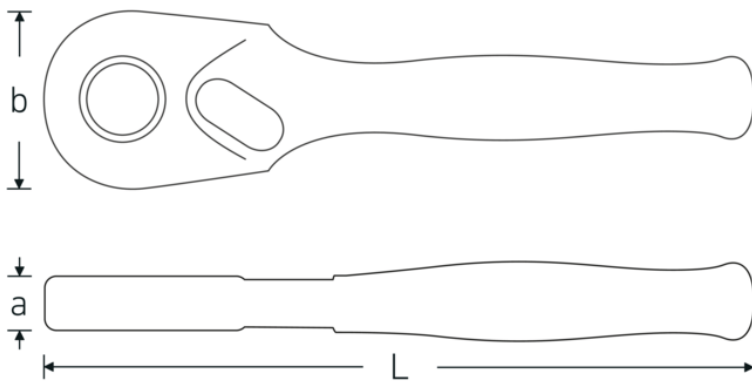

Fine-tooth bit ratchet 1/4"

415SGB N

Product no.	11132020
GTIN	4018754282944
Model	415SGB N

Label.

1/4 Bit fine-tooth ratchet RSW.4.5° L.117mm

Features.

- Switchable
- 80 teeth
- With steel handle
- Internal hex 1/4"
- DIN 3126/ISO 1173 D 6,3 for bits-screwdriver bits 1/4"
- Internal hex with ring pressure spring
- Bits are easy to insert, lock securely in place and can be pulled out again without any problems; also hexagonal with wide groove (form E, DIN 3126/ISO 1173)
- for working in confined spaces, with working angle of only 4.5°
- FOD-preventive due to screwless design

Our fine-tooth ratchets with 80 teeth re-engage after just 4.5° for maximum precision in confined spaces. 8 pairs of parallel teeth simultaneously ensure maximum load-bearing capacity and particularly smooth running, even at high torques.

Technical Drawing.

Technical Attributes.

a	10,7 mm
Internal hex drive (inch)	1/4
Number of teeth	80
Working angle	4.5 °
Width mm (b)	22.6 mm
DIN	DIN 3126 / ISO 1173 Form C 6,3
Length mm (L)	117 mm

Logistics data.

Depth mm (IFS)	118
Width mm (IFS)	22
Height mm (IFS)	19
WEEE/ElektroG	nicht ear-pflichtig
Length (packed, mm)	130
Width (packed, mm)	45
Height (packed, mm)	30
Volume (packed, dm3)	0.1755 dm3
Product no.	11132020
Weight (gross, kg)	0,400
Weight PAP (kg)	0,000
Weight PVC (kg)	0,007
GTIN	4018754282944
Country of origin AWR	GERMANY
Region of origin	Nordrhein-Westfalen
Customs tariff no.	82042000
Packing standard	5
Weight	85 g