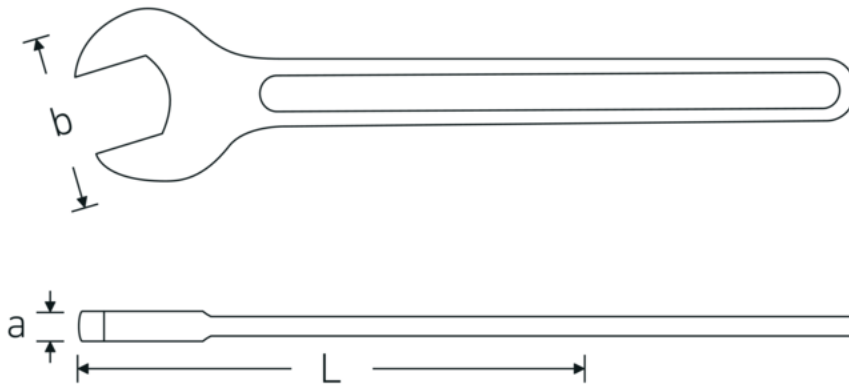

Open-ended wrench, metric

4004

Product no. **40040460**
GTIN **4018754018369**
Model **4004 46**

Label. Open-ended wrench Wrench size 46mm L.369mm

Technical Drawing.

Technical Attributes.

a	14,8 mm
Width mm (b)	93 mm
DIN	DIN 894
Length mm (L)	369 mm
Wrench width 1 [mm]	46 mm

Logistics data.

Depth mm (IFS)	375
Width mm (IFS)	93
Height mm (IFS)	16
Length (packed, mm)	375
Width (packed, mm)	93
Height (packed, mm)	16
Volume (packed, dm3)	0.558 dm3
Product no.	40040460
Weight (gross, kg)	0,690

Variants.

Product no.	Model no. (ERP)	Description	GTIN
40040240	4004 24	Open-ended wrench Wrench size 24mm L.215mm	4018754018307
40040270	4004 27	Open-ended wrench Wrench size 27mm L.238mm	4018754018314
40040300	4004 30	Open-ended wrench Wrench size 30mm L.261mm	4018754018321
40040320	4004 32	Open-ended wrench Wrench size 32mm L.273mm	4018754018338
40040360	4004 36	Open-ended wrench Wrench size 36mm L.300mm	4018754018345
40040410	4004 41	Open-ended wrench Wrench size 41mm L.335mm	4018754018352
40040460	4004 46	Open-ended wrench Wrench size 46mm L.369mm	4018754018369
40040500	4004 50	Open-ended wrench Wrench size 50mm L.412mm	4018754018376
40040550	4004 55	Open-ended wrench Wrench size 55mm L.457mm	4018754018383
40040600	4004 60	Open-ended wrench Wrench size 60mm L.492mm	4018754018390
40040650	4004 65	Open-ended wrench Wrench size 65mm L.528mm	4018754018406
40040700	4004 70	Open-ended wrench Wrench size 70mm L.572mm	4018754018413
40040750	4004 75	Open-ended wrench Wrench size 75mm L.608mm	4018754018420
40040800	4004 80	Open-ended wrench Wrench size 80mm L.645mm	4018754018437
40040850	4004 85	Open-ended wrench Wrench size 85mm L.690mm	4018754018444