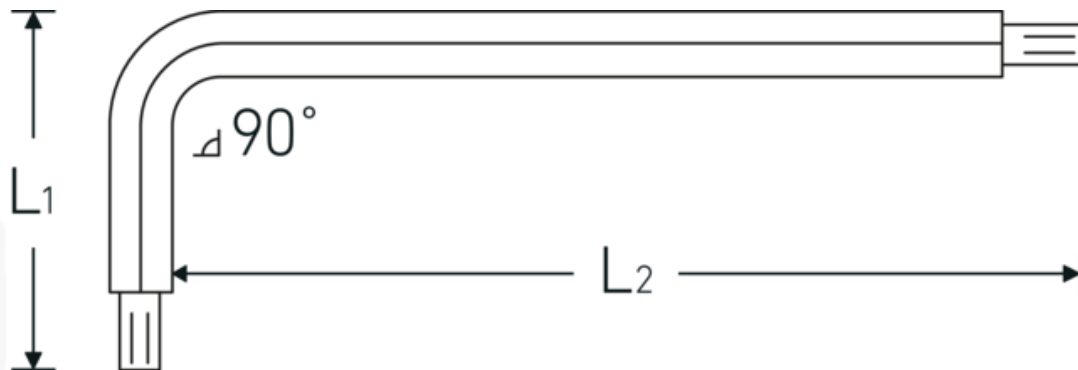

## Hex key with ball end for socket head bolts

10767

Product no. 43260010  
GTIN 4018754027927  
Model 10767 10 KUGELKOPF-  
WINKELSCHRAUBENDREHER  
SECHSKANT

**Label.** Hex key with ball end for socket head bolts Hex drive 10mm L.40mm x 222mm

## Technical Attributes.

Drive profile	hex
External hex drive (mm)	10 mm
L1	40 mm
L2	222 mm
Length mm (L)	232 mm

## Logistics data.

Depth mm (IFS)	232
Width mm (IFS)	51
Height mm (IFS)	12
Length (packed, mm)	285
Width (packed, mm)	90
Height (packed, mm)	32
Volume (packed, dm3)	0.8208 dm3
Product no.	43260010
Weight (gross, kg)	1,764
Weight PAP (kg)	0,000
Weight PVC (kg)	0,012
GTIN	4018754027927
Country of origin AWR	POLAND
Region of origin	Ausländischer Ursprung
WEEE/ElektroG	nicht ear-pflichtig
Customs tariff no.	82054000
Packing standard	10
Weight	175 g

## Variants.

Product no.	Model no. (ERP)	Description	GTIN
43570130	10767 1.3MM-0.050 ZOLL KUGELKOPF-WINKELSCHRAUBENDREHER SECHSKANT	Hex key with ball end for socket head bolts Hex drive 1,3mm L.12mm x 72mm	4018754091775
43260015	10767 1,5 KUGELKOPF-WINKELSCHRAUBENDREHER SECHSKANT	Hex key with ball end for socket head bolts Hex drive 1,5mm L.14mm x 89mm	4018754027934
43260002	10767 2 KUGELKOPF-WINKELSCHRAUBENDREHER SECHSKANT	Hex key with ball end for socket head bolts Hex drive 2mm L.16mm x 99mm	4018754027866
43260025	10767 2,5 KUGELKOPF-WINKELSCHRAUBENDREHER SECHSKANT	Hex key with ball end for socket head bolts Hex drive 2,5mm L.18mm x 112mm	4018754027941
43260003	10767 3 KUGELKOPF-WINKELSCHRAUBENDREHER SECHSKANT	Hex key with ball end for socket head bolts Hex drive 3mm L.20mm x 124mm	4018754027873
43260004	10767 4 KUGELKOPF-WINKELSCHRAUBENDREHER SECHSKANT	Hex key with ball end for socket head bolts Hex drive 4mm L.25mm x 138mm	4018754027880