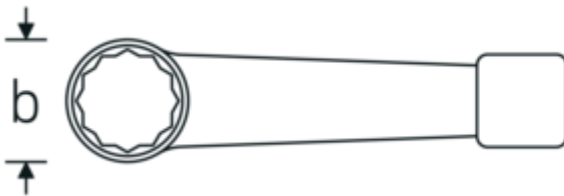

Impact ring spanner, metric

4205

Product no. **42050100**
GTIN **4018754024377**
Model **4205 100**

Label. Striking face ring spanner Spanner size 100mm L.400mm

Features.

- DIN 7444
- special steel, grey

Technical Drawing.

Technical Attributes.

a	41,5 mm
Width mm (b)	152 mm
DIN	DIN 7444
Length mm (L)	400 mm
Spanner size 1 [mm]	100 mm

Logistics data.

Depth mm (IFS)	420
Width mm (IFS)	155
Height mm (IFS)	45
Length (packed, mm)	420
Width (packed, mm)	155
Height (packed, mm)	45
Volume (packed, dm3)	2.9295 dm3
Product no.	42050100
Weight (gross, kg)	6,560
Weight PAP (kg)	0,000
Weight PVC (kg)	0,000