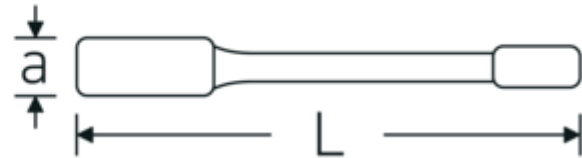

Impact ring spanner, metric

4205

Product no. **42050100**
GTIN **4018754024377**
Model **4205 100**

Label. Striking face ring spanner Spanner size 100mm L.400mm

Features.

- DIN 7444
- special steel, grey

Technical Drawing.

Technical Attributes.

a	41,5 mm
Width mm (b)	152 mm
DIN	DIN 7444
Length mm (L)	400 mm
Spanner size 1 [mm]	100 mm

Logistics data.

Depth mm (IFS)	420
Width mm (IFS)	155
Height mm (IFS)	45
Length (packed, mm)	420
Width (packed, mm)	155
Height (packed, mm)	45
Volume (packed, dm3)	2.9295 dm3
Product no.	42050100
Weight (gross, kg)	6,560
Weight PAP (kg)	0,000
Weight PVC (kg)	0,000