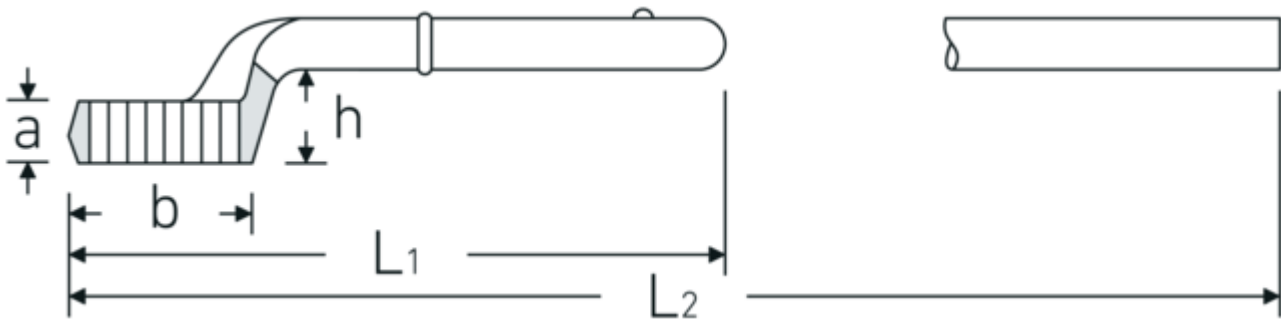

Heavy duty ring wrench

5

Product no. **42020046**
GTIN **4018754023509**
Model **5 46**

Label.

Heavy duty ring wrench Wrench size 46mm L.280mm

Technical Drawing.

Technical Attributes.

a	23 mm
Width mm (b)	69 mm
for model	3
Height mm (h)	40 mm
L1	280 mm
L2	910 mm
Wrench width 1 [mm]	46 mm

Logistics data.

Depth mm (IFS)	282
Width mm (IFS)	68
Height mm (IFS)	59
Length (packed, mm)	282
Width (packed, mm)	68
Height (packed, mm)	59
Volume (packed, dm ³)	1.131384 dm ³
Product no.	42020046
Weight (gross, kg)	1,192
Weight PAP (kg)	0,000

Weight PVC (kg)	0,000
GTIN	4018754023509
Country of origin AWR	GERMANY
Region of origin	Nordrhein-Westfalen
WEEE/ElektroG	nicht ear-pflichtig
Customs tariff no.	82041100
Packing standard	1
Weight	1192 g