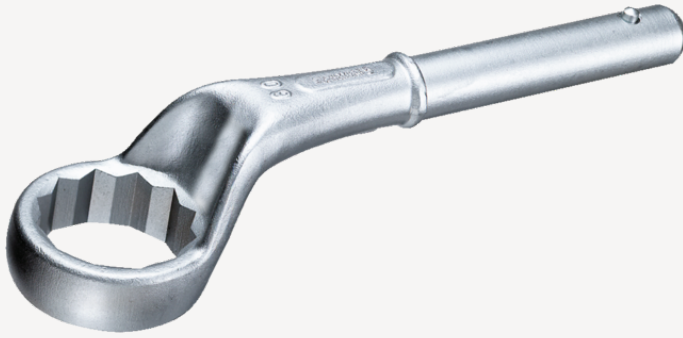

Heavy duty ring wrench

5

Product no. **42020046**
GTIN **4018754023509**
Model **5 46**

Label.

Heavy duty ring wrench Wrench size 46mm L.280mm

Technical Drawing.

Technical Attributes.

a	23 mm
Width mm (b)	69 mm
for model	3
Height mm (h)	40 mm
L1	280 mm
L2	910 mm
Wrench width 1 [mm]	46 mm

Logistics data.

Depth mm (IFS)	282
Width mm (IFS)	68
Height mm (IFS)	59
Length (packed, mm)	282
Width (packed, mm)	68
Height (packed, mm)	59
Volume (packed, dm ³)	1.131384 dm ³
Product no.	42020046
Weight (gross, kg)	1,192
Weight PAP (kg)	0,000

Weight PVC (kg)	0,000
GTIN	4018754023509
Country of origin AWR	GERMANY
Region of origin	Nordrhein-Westfalen
WEEE/ElektroG	nicht ear-pflichtig
Customs tariff no.	82041100
Packing standard	1
Weight	1192 g

42020085	5 85	Heavy duty ring wrench Wrench size 85mm L.385mm	4018754023615
42020090	5 90	Heavy duty ring wrench Wrench size 90mm L.410mm	4018754023622
42020095	5 95	Heavy duty ring wrench Wrench size 95mm L.410mm	4018754023639
42020100	5 100	Heavy duty ring wrench Wrench size 100mm L.412mm	4018754023646