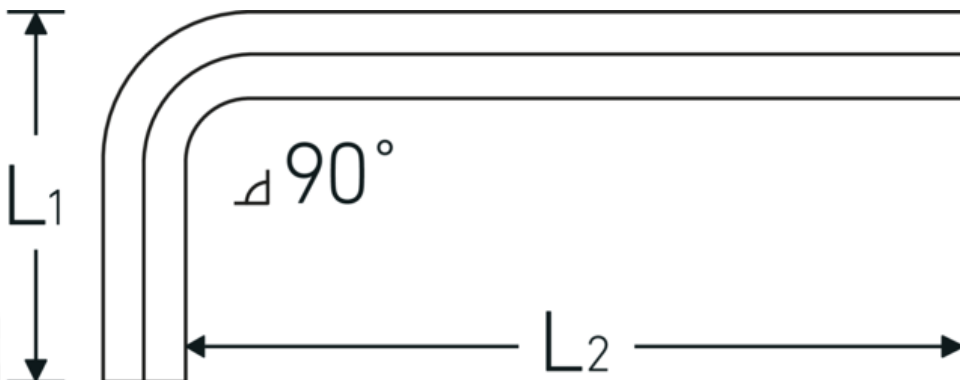

Hex key L-spanner

10760a

Product no. **43553036**
GTIN **4018754332397**
Model **10760a 5/8**
WINKELSCHRAUBENDREHER
SECHSKANT

Label. Hex key L-spanner screwdriver Hex drive 5/8 L.59mm x 160mm

Features.

- for cap head screws
- chrome vanadium, nickel-plated

Advantages.

For Allen screws

Technical Drawing.

Technical Attributes.

Drive profile Hexagonal
External hex drive (inch) 5/8

Logistics data.

Depth mm (IFS) 171
Width mm (IFS) 73

L1	59 mm	Height mm (IFS)	18
L2	160 mm	Length (packed, mm)	260
		Width (packed, mm)	150
		Height (packed, mm)	19
		Volume (packed, dm ³)	0.741 dm ³
		Product no.	43553036
		Weight (gross, kg)	1,850
		Weight PAP (kg)	0,000
		Weight PVC (kg)	0,008
		GTIN	4018754332397
		Country of origin AWR	GERMANY
		Region of origin	Nordrhein-Westfalen
		WEEE/ElektroG	nicht ear-pflichtig
		Customs tariff no.	82054000
		Packing standard	5
		Weight	380 g

Variants.

Product no.	Model no. (ERP)	Description	GTIN
43553003	10760a 3/64 WINKELSCHRAUBENDREHER SECHSKANT	Hex key L-spanner screwdriver Hex drive 3/64 L.14mm x 45mm	4018754332267
43553004	10760a 1/16 WINKELSCHRAUBENDREHER SECHSKANT	Hex key L-spanner screwdriver Hex drive 1/16 L.15mm x 45mm	4018754332274
43553005	10760a 5/64 WINKELSCHRAUBENDREHER SECHSKANT	Hex key L-spanner screwdriver Hex drive 5/64 L.16mm x 50mm	4018754332281
43553006	10760a 3/32 WINKELSCHRAUBENDREHER SECHSKANT	Hex key L-spanner screwdriver Hex drive 3/32 L.17mm x 51mm	4018754332298
43553008	10760a 1/8 WINKELSCHRAUBENDREHER SECHSKANT	Hex key L-spanner screwdriver Hex drive 1/8 L.22mm x 57mm	4018754332304
43553009	10760a 9/64 WINKELSCHRAUBENDREHER SECHSKANT	Hex key L-spanner screwdriver Hex drive 9/64 L.23mm x 63mm	4018754332311
43553010	10760a 5/32 WINKELSCHRAUBENDREHER SECHSKANT	Hex key L-spanner screwdriver Hex drive 5/32 L.25mm x 65mm	4018754332328
43553012	10760a 3/16 WINKELSCHRAUBENDREHER SECHSKANT	Hex key L-spanner screwdriver Hex drive 3/16 L.29mm x 70mm	4018754332335