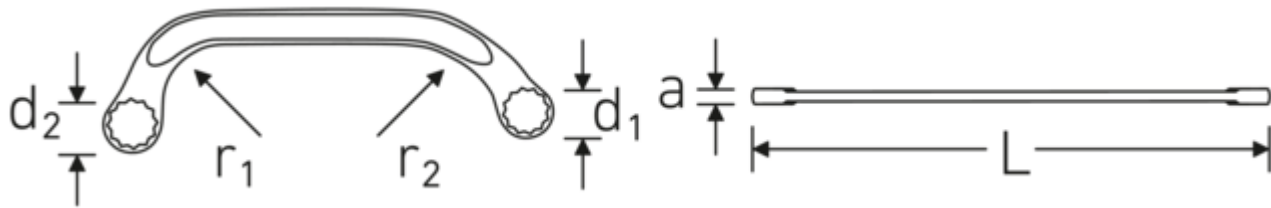

Double-ended ring spanner STARTER, metric

STARTER 27

Product no. **41091517**
GTIN **4018754022076**
Model **STARTER 27 15 x 17**

Label. Double-ended ring spanner Spanner size 15 x 17 mm L.184mm

Features.

- ISO 3318
- Chrome Alloy Steel, chrome plated

Advantages.

High quality STARTER double-ended ring spanner for use in difficult to access screw areas.

Technologies and features.

Anti-Slip-Drive

The special AS-Drive profile makes high force transmission to the flats of screws and bolts possible without damaging them. This also prevents stripping of the screw head.

Thin-walled rings

The thin wall diameter of our rings makes it easier to work in confined spaces. The ring sides are taller than standard nuts, which prevents jamming.

Technical Drawing.

Technical Attributes.

a	7,5 mm
Drive profile	bi-hex AS-Drive®
d1	22,5 mm
d2	25 mm
Length mm (L)	184 mm
r1	38 mm
r2	66 mm
Spanner size 1 [mm]	15 mm
Spanner size 2 [mm]	17 mm

Logistics data.

Depth mm (IFS)	183
Width mm (IFS)	65
Height mm (IFS)	8
Length (packed, mm)	185
Width (packed, mm)	67
Height (packed, mm)	65
Volume (packed, dm ³)	0.805675 dm ³
Product no.	41091517
Weight (gross, kg)	0,960
Weight PAP (kg)	0,000
Weight PVC (kg)	0,011
GTIN	4018754022076
Country of origin AWR	GERMANY
Region of origin	Nordrhein-Westfalen
WEEE/ElektroG	nicht ear-pflichtig
Customs tariff no.	82041100
Packing standard	10
Weight	96 g