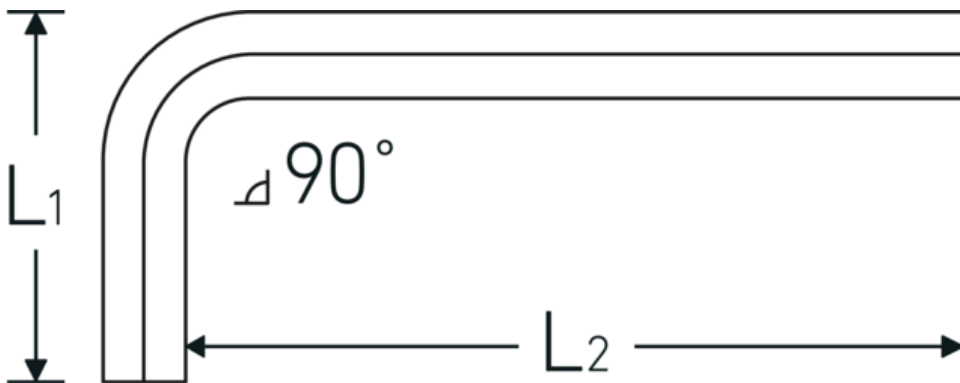

Hex key for socket head bolts

10760

Product no. **43153005**
 GTIN **4018754332137**
 Model **10760 5**
WINKELSCHRAUBENDREHER
SECHSKANT

Label.

Hex key for hex bolts Hex drive 5mm L.33mm x 85mm

Technical Drawing.

Technical Attributes.

Drive profile	hex
External hex drive (mm)	5 mm
DIN	DIN ISO 2936
L1	33 mm
L2	85 mm

Logistics data.

Depth mm (IFS)	83
Width mm (IFS)	32
Height mm (IFS)	6
Length (packed, mm)	85
Width (packed, mm)	100
Height (packed, mm)	12
Volume (packed, dm ³)	0.102 dm ³
Product no.	43153005
Weight (gross, kg)	0,180

Weight PAP (kg)	0,000
Weight PVC (kg)	0,000
GTIN	4018754332137
Country of origin AWR	GERMANY
Region of origin	Nordrhein-Westfalen
WEEE/ElektroG	nicht ear-pflichtig
Customs tariff no.	82054000
Packing standard	10
Weight	18 g