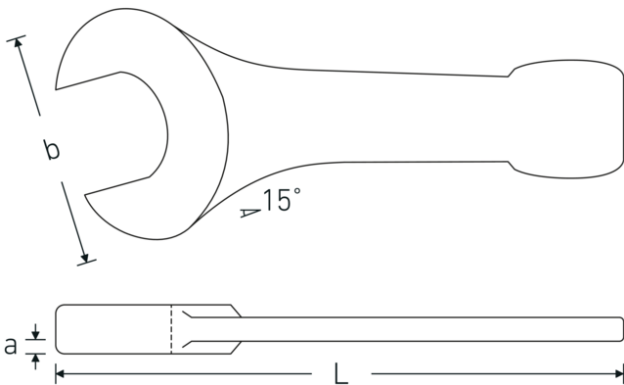

Open-ended striking spanner

4204

Product no. **42040046**
GTIN **4018754023707**
Model **4204 46**

Label. Open-ended striking spanner Spanner size 46mm L.255mm

Features.

- DIN 133
- special tool steel, grey finish

Technical Drawing.

Technical Attributes.

a	20 mm
Width mm (b)	98 mm
DIN	DIN 133
Length mm (L)	255 mm
Spanner size 1 [mm]	46 mm

Logistics data.

Depth mm (IFS)	252
Width mm (IFS)	100
Height mm (IFS)	22
Length (packed, mm)	252
Width (packed, mm)	100
Height (packed, mm)	22
Volume (packed, dm ³)	0.5544 dm ³

42040090	4204 90	Open-ended striking spanner Spanner size 90mm L.445mm	4018754023790
42040095	4204 95	Open-ended striking spanner Spanner size 95mm L.445mm	4018754023806
42040100	4204 100	Open-ended striking spanner Spanner size 100mm L.485mm	4018754023813
42040105	4204 105	Open-ended striking spanner Spanner size 105mm L.485mm	4018754023820