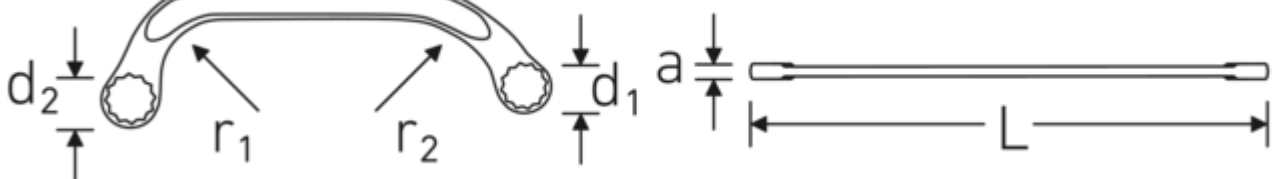

### Anti-Slip-Drive

The special AS-Drive profile makes high force transmission to the flats of screws and bolts possible without damaging them. This also prevents stripping of the screw head.

### Thin-walled rings

The thin wall diameter of our rings makes it easier to work in confined spaces. The ring sides are taller than standard nuts, which prevents jamming.

## Technical Attributes.

<b>a</b>	8,5 mm
<b>Drive profile</b>	bi-hex AS-Drive®
<b>d1</b>	25,3 mm
<b>d2</b>	27,5 mm
<b>Length mm (L)</b>	200 mm
<b>r1</b>	47 mm
<b>r2</b>	68 mm
<b>Wrench width 1 [mm]</b>	16 mm
<b>Wrench width 2 [mm]</b>	18 mm