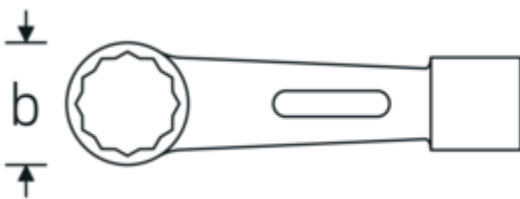

Impact ring wrench

StahlwilleSTABIL® 8

Product no. **42010090**
GTIN **4018754023325**
Model **8 90**

Label.

Impact ring wrench Wrench size 90 mm L.445mm

Technical Drawing.

Technical Attributes.

a	60 mm
Width mm (b)	124 mm
Length mm (L)	445 mm
Wrench width 1 [mm]	90 mm

Logistics data.

Depth mm (IFS)	450
Width mm (IFS)	124
Height mm (IFS)	59
Length (packed, mm)	450
Width (packed, mm)	124
Height (packed, mm)	59
Volume (packed, dm3)	3.2922 dm3

Product no.	42010090
Weight (gross, kg)	6,885
Weight PAP (kg)	0,000
Weight PVC (kg)	0,000
GTIN	4018754023325
Country of origin AWR	GERMANY
Region of origin	Nordrhein-Westfalen
WEEE/ElektroG	nicht ear-pflichtig
Customs tariff no.	82041100
Packing standard	1
Weight	6885 g

Variants.

Product no.	Model no. (ERP)	Description	GTIN
42010032	8 32	Impact ring wrench Wrench size 32 mm L.195mm	4018754023141
42010036	8 36	Impact ring wrench Wrench size 36 mm L.195mm	4018754023165
42010041	8 41	Impact ring wrench Wrench size 41 mm L.200mm	4018754023172
42010046	8 46	Impact ring wrench Wrench size 46 mm L.250mm	4018754023189
42010050	8 50	Impact ring wrench Wrench size 50 mm L.280mm	4018754023196
42010055	8 55	Impact ring wrench Wrench size 55 mm L.300mm	4018754023219
42010060	8 60	Impact ring wrench Wrench size 60 mm L.300mm	4018754023233
42010065	8 65	Impact ring wrench Wrench size 65 mm L.325mm	4018754023257
42010070	8 70	Impact ring wrench Wrench size 70 mm L.355mm	4018754023264
42010075	8 75	Impact ring wrench Wrench size 75 mm L.360mm	4018754023271
42010080	8 80	Impact ring wrench Wrench size 80 mm L.440mm	4018754023295
42010085	8 85	Impact ring wrench Wrench size 85 mm L.440mm	4018754023318
42010090	8 90	Impact ring wrench Wrench size 90 mm L.445mm	4018754023325
42010095	8 95	Impact ring wrench Wrench size 95 mm L.450mm	4018754023332