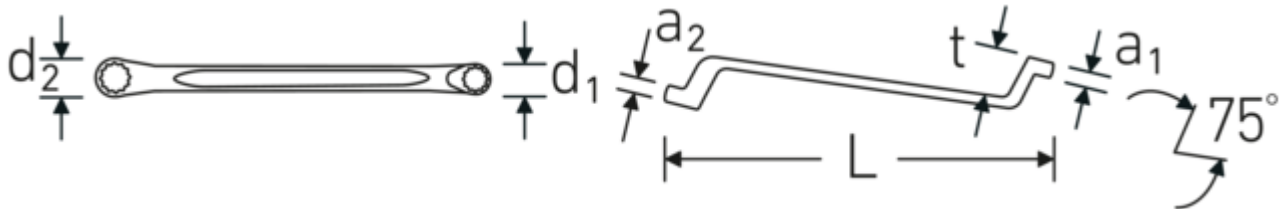

A special manufacturing process makes thin-walled rings possible – primarily for slightly lower-lying screw connections.

Manufactured from durable chrome-alloy steel for a long service life and resistance to wear.

Technologies and features.

Anti-Slip-Drive

The special AS-Drive profile makes high force transmission to the flats of screws and bolts possible without damaging them. This also prevents stripping of the screw head.

Thin-walled rings

The thin wall diameter of our rings makes it easier to work in confined spaces. The ring sides are taller than standard nuts, which prevents jamming.

Technical Drawing.

Technical Attributes.

a1	9 mm
a2	10 mm
Drive profile	bi-hex AS-Drive®
d1	15,8 mm
d2	20 mm
Length mm (L)	220 mm
Spanner size 1 [mm]	10 mm
Ring position	75 °
Spanner size 2 [mm]	13 mm
t	25 mm

Logistics data.

Depth mm (IFS)	230
Width mm (IFS)	22
Height mm (IFS)	28
Length (packed, mm)	255
Width (packed, mm)	80
Height (packed, mm)	52
Volume (packed, dm ³)	1.0608 dm ³
Product no.	41041013
Weight (gross, kg)	1,200
Weight PAP (kg)	0,000
Weight PVC (kg)	0,010
GTIN	4018754020843
Country of origin AWR	GERMANY
Region of origin	Nordrhein-Westfalen
WEEE/ElektroG	nicht ear-pflichtig
Customs tariff no.	82041100
Packing standard	10
Weight	122 g