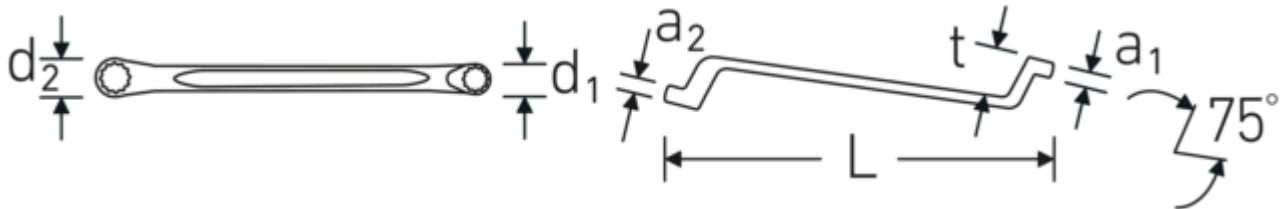

### Anti-Slip-Drive

The special AS-Drive profile makes high force transmission to the flats of screws and bolts possible without damaging them. This also prevents stripping of the screw head.

## Technical Attributes.

a1	12 mm
a2	13 mm
Drive profile	bi-hex AS-Drive®
d1	26,6 mm
d2	30,7 mm
Length mm (L)	300 mm
Spanner size 1 [mm]	18 mm
Ring position	75 °
Spanner size 2 [mm]	21 mm
t	31 mm