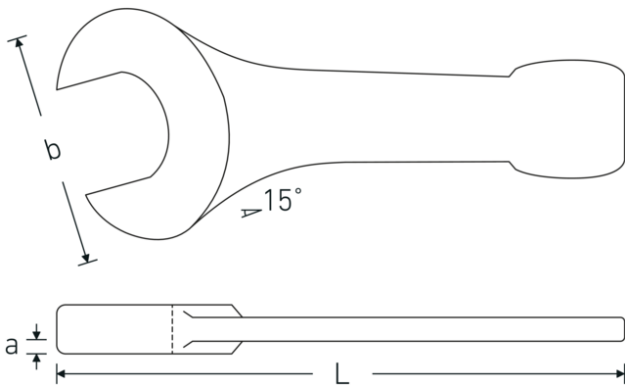

Open-ended striking spanner

4204

Product no. **42040036**
GTIN **4018754023684**
Model **4204 36**

Label. Open-ended striking spanner Spanner size 36mm L.215mm

Features.

- DIN 133
- special tool steel, grey finish

Technical Drawing.

Technical Attributes.

a	17,5 mm
Width mm (b)	76 mm
DIN	DIN 133
Length mm (L)	215 mm
Spanner size 1 [mm]	36 mm

Logistics data.

Depth mm (IFS)	213
Width mm (IFS)	75
Height mm (IFS)	19
Length (packed, mm)	213
Width (packed, mm)	75
Height (packed, mm)	19
Volume (packed, dm3)	0.303525 dm3

42040090	4204 90	Open-ended striking spanner Spanner size 90mm L.445mm	4018754023790
42040095	4204 95	Open-ended striking spanner Spanner size 95mm L.445mm	4018754023806
42040100	4204 100	Open-ended striking spanner Spanner size 100mm L.485mm	4018754023813
42040105	4204 105	Open-ended striking spanner Spanner size 105mm L.485mm	4018754023820