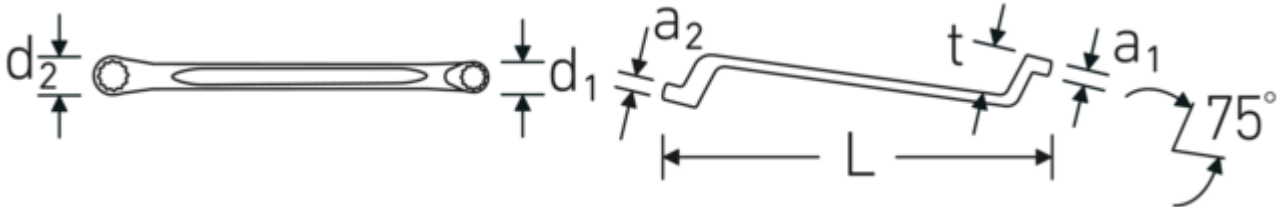

### Anti-Slip-Drive

The special AS-Drive profile makes high force transmission to the flats of screws and bolts possible without damaging them. This also prevents stripping of the screw head.

## Technical Attributes.

a1	15 mm
a2	16 mm
Drive profile	bi-hex AS-Drive®
d1	42,6 mm
d2	45,4 mm
Length mm (L)	365 mm
Spanner size 1 [mm]	30 mm
Ring position	75 °
Spanner size 2 [mm]	32 mm
t	37 mm