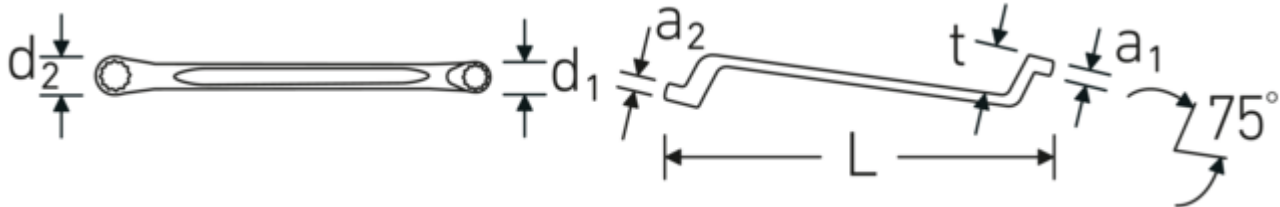

A special manufacturing process makes thin-walled rings possible – primarily for slightly lower-lying screw connections.

Manufactured from durable chrome-alloy steel for a long service life and resistance to wear.

Technologies and features.

Anti-Slip-Drive

The special AS-Drive profile makes high force transmission to the flats of screws and bolts possible without damaging them. This also prevents stripping of the screw head.

Thin-walled rings

The thin wall diameter of our rings makes it easier to work in confined spaces. The ring sides are taller than standard nuts, which prevents jamming.

Technical Drawing.

Technical Attributes.

a1	14 mm
a2	14 mm
Drive profile	bi-hex AS-Drive®
d1	32,1 mm
d2	34,7 mm
Length mm (L)	330 mm
Spanner size 1 [mm]	22 mm
Ring position	75 °
Spanner size 2 [mm]	24 mm
t	34 mm

Logistics data.

Depth mm (IFS)	340
Width mm (IFS)	40
Height mm (IFS)	35
Length (packed, mm)	360
Width (packed, mm)	95
Height (packed, mm)	37
Volume (packed, dm ³)	1.2654 dm ³
Product no.	41042224
Weight (gross, kg)	1,930
Weight PAP (kg)	0,000
Weight PVC (kg)	0,016
GTIN	4018754021055
Country of origin AWR	GERMANY
Region of origin	Nordrhein-Westfalen
WEEE/ElektroG	nicht ear-pflichtig
Customs tariff no.	82041100
Packing standard	5
Weight	368 g