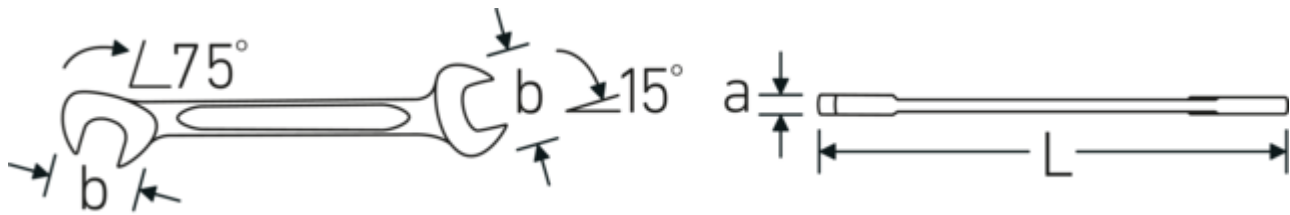

Small double-open ended spanner ELECTRIC, metric

ELECTRIC 12

Product no. **40060909**
GTIN **4018754018604**
Model **ELECTRIC 12 9**

Label.

Double open-ended spanner, small Spanner size 9 mm L.103mm

Features.

Technologies and features.

Double-T profile

Our combination and ring spanners have an additional recess in the middle of the tool. Similar to the principle of a double T-beam, this provides a tremendous load capacity and maximum strength whilst reducing weight.

Offset Shaft Design

Our spanners are specially designed with additional reinforcement in the load zones where the greatest amount of force is transmitted - namely where the jaw meets the shank - in order to prevent deformation.

Technical Drawing.

Technical Attributes.

a	3 mm
Width mm (b)	18.9 mm
Length mm (L)	103 mm
Jaw angle	15/75 °
Spanner size 1 [mm]	9 mm
Spanner size 2 [mm]	9 mm

Logistics data.

Depth mm (IFS)	103
Width mm (IFS)	19
Height mm (IFS)	3
Length (packed, mm)	120
Width (packed, mm)	50
Height (packed, mm)	18
Volume (packed, dm ³)	0.108 dm ³
Product no.	40060909
Weight (gross, kg)	0,194
Weight PAP (kg)	0,000
Weight PVC (kg)	0,003
GTIN	4018754018604
Country of origin AWR	GERMANY
Region of origin	Nordrhein-Westfalen
WEEE/ElektroG	nicht ear-pflichtig
Customs tariff no.	82041100
Packing standard	10
Weight	19 g