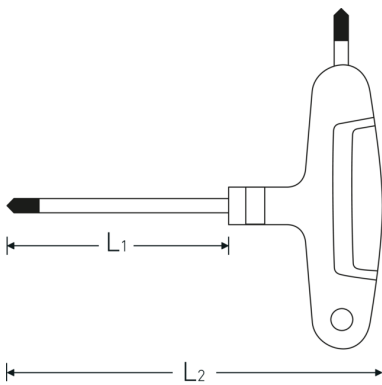

TORX® screwdriver

10769

Product no. 43293040
GTIN 4018754319510
Model 10769 T40

Label. TORX® screwdriver T40 L.130mm

- Features.**
- with 3-component T-handle
 - for inner TORX® screws
 - with two outputs
 - Chrome vanadium, matt chrome-plated
 - black tip
 - with two outputs

Technical Drawing.

Technical Attributes.

Drive profile	TORX®
Size of output profile	T40
L1	130 mm
L2	165 mm

Logistics data.

Depth mm (IFS)	165
Width mm (IFS)	140
Height mm (IFS)	28
Length (packed, mm)	410

Width (packed, mm)	200
Height (packed, mm)	55
Volume (packed, dm3)	4.51 dm3
Product no.	43293040
Weight (gross, kg)	1,258
Weight PAP (kg)	0,000
Weight PVC (kg)	0,016
GTIN	4018754319510
Country of origin AWR	GERMANY
Region of origin	Nordrhein-Westfalen
WEEE/ElektroG	nicht ear-pflichtig
Customs tariff no.	82054000
Packing standard	10
Weight	102 g

Variants.

Product no.	Model no. (ERP)	Description	GTIN
43293008	10769 T8	TORX® screwdriver T8 L.80mm	4018754324477
43293009	10769 T9	TORX® screwdriver T9 L.80mm	4018754319442
43293010	10769 T10	TORX® screwdriver T10 L.100mm	4018754319459
43293015	10769 T15	TORX® screwdriver T15 L.100mm	4018754319466
43293020	10769 T20	TORX® screwdriver T20 L.100mm	4018754319473
43293025	10769 T25	TORX® screwdriver T25 L.110mm	4018754319480
43293027	10769 T27	TORX® screwdriver T27 L.110mm	4018754319497
43293030	10769 T30	TORX® screwdriver T30 L.130mm	4018754319503
43293040	10769 T40	TORX® screwdriver T40 L.130mm	4018754319510
43293045	10769 T45	TORX® screwdriver T45 L.130mm	4018754324484
43293050	10769 T50	TORX® screwdriver T50 L.130mm	4018754319527