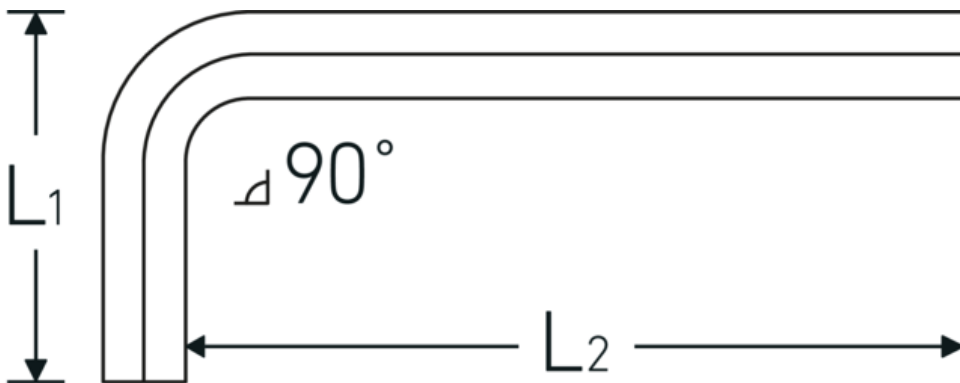

Hex key L-wrench

10760a

Product no. **43553020**
 GTIN **4018754332366**
 Model **10760a 5/16**
WINKELSCHRAUBENDREHER
SECHSKANT

Label.

Hex key L-wrench screwdriver Hex drive 5/16 L.40mm x 98mm

Technical Drawing.

Technical Attributes.

| | |
|---------------------------|-------|
| Drive profile | hex |
| External hex drive (inch) | 5/16 |
| L1 | 40 mm |
| L2 | 98 mm |

Logistics data.

| | |
|-----------------------------------|-----------------------|
| Depth mm (IFS) | 105 |
| Width mm (IFS) | 43 |
| Height mm (IFS) | 8 |
| Length (packed, mm) | 170 |
| Width (packed, mm) | 120 |
| Height (packed, mm) | 10 |
| Volume (packed, dm ³) | 0.204 dm ³ |
| Product no. | 43553020 |
| Weight (gross, kg) | 0,572 |

| | |
|------------------------------|---------------------|
| Weight PAP (kg) | 0,000 |
| Weight PVC (kg) | 0,008 |
| GTIN | 4018754332366 |
| Country of origin AWR | GERMANY |
| Region of origin | Nordrhein-Westfalen |
| WEEE/ElektroG | nicht ear-pflichtig |
| Customs tariff no. | 82054000 |
| Packing standard | 10 |
| Weight | 59 g |