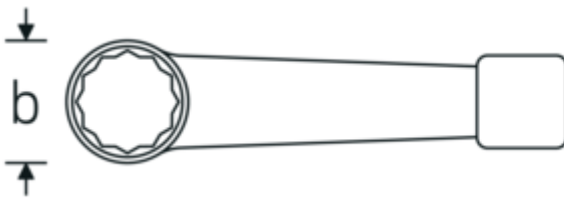

Impact ring wrench, metric

4205

Product no. **42050024**
GTIN **4018754024063**
Model **4205 24**

Label. Impact ring wrench Wrench size 24mm L.160mm

Technical Drawing.

Technical Attributes.

a	15 mm
Width mm (b)	42.5 mm
DIN	DIN 7444
Length mm (L)	160 mm
Wrench width 1 [mm]	24 mm

Logistics data.

Depth mm (IFS)	165
Width mm (IFS)	43
Height mm (IFS)	15
Length (packed, mm)	165
Width (packed, mm)	43
Height (packed, mm)	15
Volume (packed, dm ³)	0.106425 dm ³
Product no.	42050024
Weight (gross, kg)	0,260
Weight PAP (kg)	0,000
Weight PVC (kg)	0,003
GTIN	4018754024063
Country of origin AWR	GERMANY

42050180	4205 180	Impact ring wrench Wrench size 180mm L.650mm	4018754024537
42050210	4205 210	Impact ring wrench Wrench size 210mm L.750mm	4018754024575

GTIN-Code.