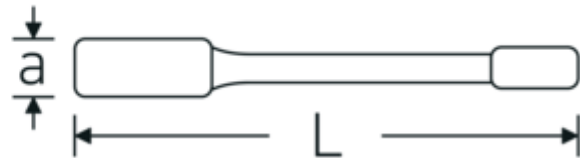

Impact ring wrench, metric

4205

Product no. **42050024**
GTIN **4018754024063**
Model **4205 24**

Label. Impact ring wrench Wrench size 24mm L.160mm

Technical Drawing.

Technical Attributes.

a	15 mm
Width mm (b)	42.5 mm
DIN	DIN 7444
Length mm (L)	160 mm
Wrench width 1 [mm]	24 mm

Logistics data.

Depth mm (IFS)	165
Width mm (IFS)	43
Height mm (IFS)	15
Length (packed, mm)	165
Width (packed, mm)	43
Height (packed, mm)	15
Volume (packed, dm ³)	0.106425 dm ³
Product no.	42050024
Weight (gross, kg)	0,260
Weight PAP (kg)	0,000
Weight PVC (kg)	0,003
GTIN	4018754024063
Country of origin AWR	GERMANY