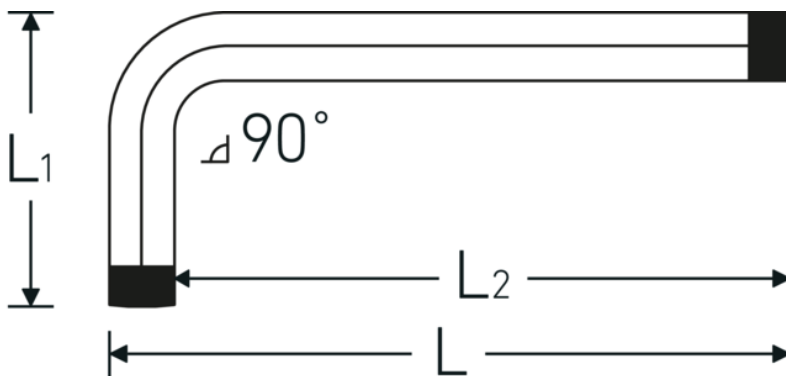

## Hex keys for TORX® screws

10766

Product no. **43223009**  
 GTIN **4018754332571**  
 Model **10766 T9**  
**WINKELSCHRAUBENDREHER**  
**TORX**

**Label.** Hex keys for TORX® screws L.16mm x 48mm

**Features.**

- for inside TORX® screws
- Chrome Vanadium, chrome plated

### Technical Attributes.

Drive profile	TORX®
Size of output profile	T9
L1	16 mm
L2	48 mm

### Logistics data.

Depth mm (IFS)	58
Width mm (IFS)	3
Height mm (IFS)	3
Length (packed, mm)	170
Width (packed, mm)	100
Height (packed, mm)	4
Volume (packed, dm <sup>3</sup> )	0.068 dm <sup>3</sup>

<b>Product no.</b>	43223009
<b>Weight (gross, kg)</b>	0,040
<b>Weight PAP (kg)</b>	0,000
<b>Weight PVC (kg)</b>	0,004
<b>GTIN</b>	4018754332571
<b>Country of origin AWR</b>	GERMANY
<b>Region of origin</b>	Nordrhein-Westfalen
<b>WEEE/ElektroG</b>	nicht ear-pflichtig
<b>Customs tariff no.</b>	82054000
<b>Packing standard</b>	10
<b>Weight</b>	3 g