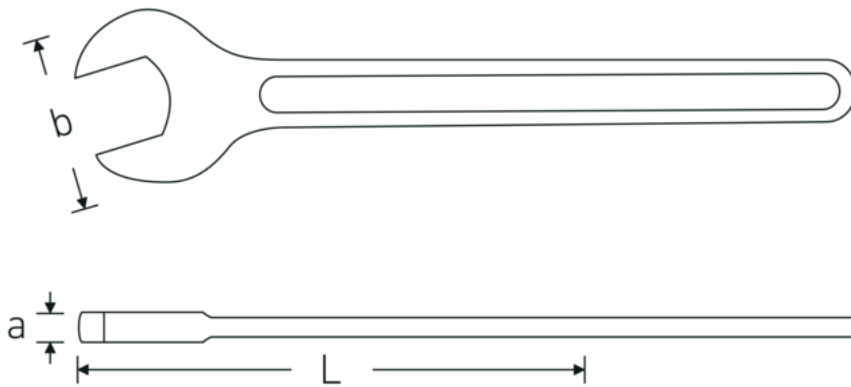

Open-ended spanner, metric

4004

Product no. **40040240**
GTIN **4018754018307**
Model **4004 24**

Label. Open-ended spanner Spanner size 24mm L.215mm

Features.

- DIN 894 up to 85 mm
- special tool steel, grey finish

Technical Drawing.

Technical Attributes.

a	8,9 mm
Width mm (b)	50 mm
DIN	DIN 894
Length mm (L)	215 mm
Spanner size 1 [mm]	24 mm

Logistics data.

Depth mm (IFS)	212
Width mm (IFS)	50
Height mm (IFS)	9
Length (packed, mm)	220
Width (packed, mm)	80
Height (packed, mm)	49
Volume (packed, dm ³)	0.8624 dm ³

Product no.	40040240
Weight (gross, kg)	1,470
Weight PAP (kg)	0,000
Weight PVC (kg)	0,012
GTIN	4018754018307
Country of origin AWR	GERMANY
Region of origin	Nordrhein-Westfalen
WEEE/ElektroG	nicht ear-pflichtig
Customs tariff no.	82041100
Packing standard	10
Weight	147 g

Variants.

Product no.	Model no. (ERP)	Description	GTIN
40040240	4004 24	Open-ended spanner Spanner size 24mm L.215mm	4018754018307
40040270	4004 27	Open-ended spanner Spanner size 27mm L.238mm	4018754018314
40040300	4004 30	Open-ended spanner Spanner size 30mm L.261mm	4018754018321
40040320	4004 32	Open-ended spanner Spanner size 32mm L.273mm	4018754018338
40040360	4004 36	Open-ended spanner Spanner size 36mm L.300mm	4018754018345
40040410	4004 41	Open-ended spanner Spanner size 41mm L.335mm	4018754018352
40040460	4004 46	Open-ended spanner Spanner size 46mm L.369mm	4018754018369
40040500	4004 50	Open-ended spanner Spanner size 50mm L.412mm	4018754018376
40040550	4004 55	Open-ended spanner Spanner size 55mm L.457mm	4018754018383
40040600	4004 60	Open-ended spanner Spanner size 60mm L.492mm	4018754018390
40040650	4004 65	Open-ended spanner Spanner size 65mm L.528mm	4018754018406
40040700	4004 70	Open-ended spanner Spanner size 70mm L.572mm	4018754018413
40040750	4004 75	Open-ended spanner Spanner size 75mm L.608mm	4018754018420
40040800	4004 80	Open-ended spanner Spanner size 80mm L.645mm	4018754018437