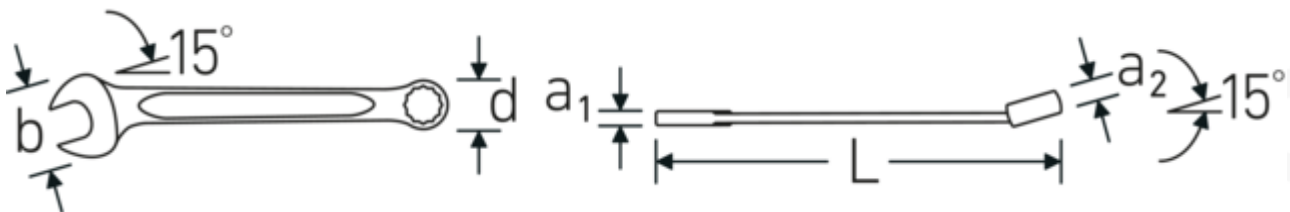

Double-T profile

Our combination and ring wrenches have an additional recess in the middle of the tool. Similar to the principle of a double-T beam, this provides a tremendous load capacity and maximum strength whilst reducing weight.

Thin-walled rings

The thin wall diameter of our rings makes it easier to work in confined spaces. The ring sides are taller than standard nuts, which prevents jamming.

Offset Shaft Design

Our wrenches are specially designed with additional reinforcement in the load zones where the greatest amount of force is transmitted - namely where the jaw meets the shank - in order to prevent deformation.

Technical Drawing.

Technical Attributes.

a1	4,8 mm
a2	7 mm
Width mm (b)	23 mm
d	14,3 mm
DIN	DIN 3113 Form A / ISO 7738 Form A

Logistics data.

Depth mm (IFS)	128
Width mm (IFS)	23
Height mm (IFS)	10
Length (packed, mm)	128
Width (packed, mm)	40

Length mm (L)	125 mm	Height (packed, mm)	39
Jaw angle	15 °	Volume (packed, dm3)	0.19968 dm3
Ring position	15 °	Product no.	40482424
Wrench width 1 [inch]	3/8 "	Weight (gross, kg)	0,365
Wrench width s 2 [inch]	3/8 "	Weight PAP (kg)	0,000
		Weight PVC (kg)	0,004
		GTIN	4018754020133
		Country of origin AWR	GERMANY
		Region of origin	Nordrhein-Westfalen
		WEEE/ElektroG	nicht ear-pflichtig
		Customs tariff no.	82041100
		Packing standard	10
		Weight	32 g