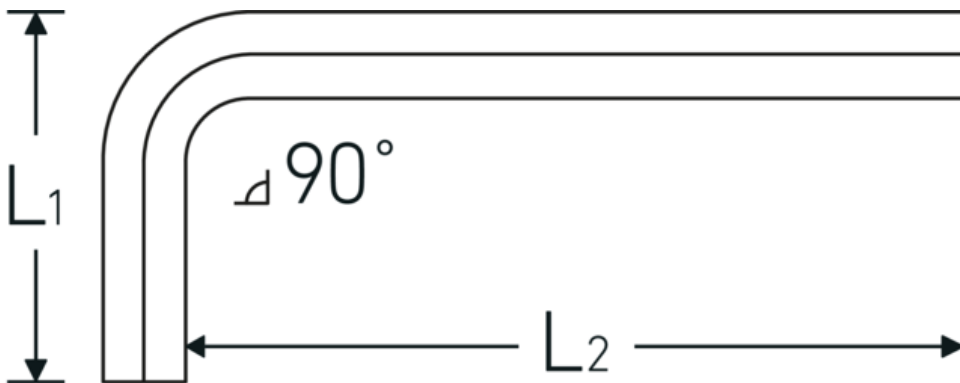

Technical Drawing.

Technical Attributes.

Drive profile	hex
External hex drive (mm)	12 mm
DIN	DIN ISO 2936
L1	45 mm
L2	125 mm

Logistics data.

Depth mm (IFS)	130
Width mm (IFS)	56
Height mm (IFS)	14
Length (packed, mm)	260
Width (packed, mm)	150
Height (packed, mm)	15
Volume (packed, dm³)	0.585 dm³
Product no.	43153012
Weight (gross, kg)	0,806