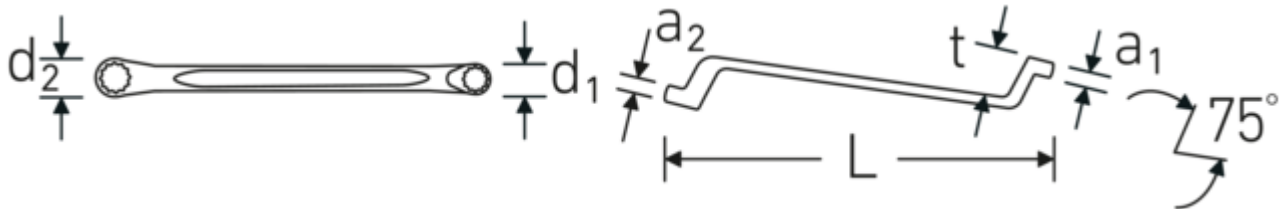

A special manufacturing process makes thin-walled rings possible – primarily for slightly lower-lying screw connections.

Manufactured from durable chrome-alloy steel for a long service life and resistance to wear.

Technologies and features.

Anti-Slip-Drive

The special AS-Drive profile makes high force transmission to the flats of screws and bolts possible without damaging them. This also prevents stripping of the screw head.

Thin-walled rings

The thin wall diameter of our rings makes it easier to work in confined spaces. The ring sides are taller than standard nuts, which prevents jamming.

Technical Drawing.

Technical Attributes.

a1	12 mm
a2	13 mm
Drive profile	bi-hex AS-Drive®
d1	25,3 mm
d2	28 mm
Length mm (L)	270 mm
Spanner size 1 [mm]	17 mm
Ring position	75 °
Spanner size 2 [mm]	19 mm
t	29 mm

Logistics data.

Depth mm (IFS)	280
Width mm (IFS)	33
Height mm (IFS)	29
Length (packed, mm)	300
Width (packed, mm)	95
Height (packed, mm)	60
Volume (packed, dm ³)	1.71 dm ³
Product no.	41041719
Weight (gross, kg)	2,200
Weight PAP (kg)	0,000
Weight PVC (kg)	0,015
GTIN	4018754020966
Country of origin AWR	GERMANY
Region of origin	Nordrhein-Westfalen
WEEE/ElektroG	nicht ear-pflichtig
Customs tariff no.	82041100
Packing standard	10
Weight	220 g