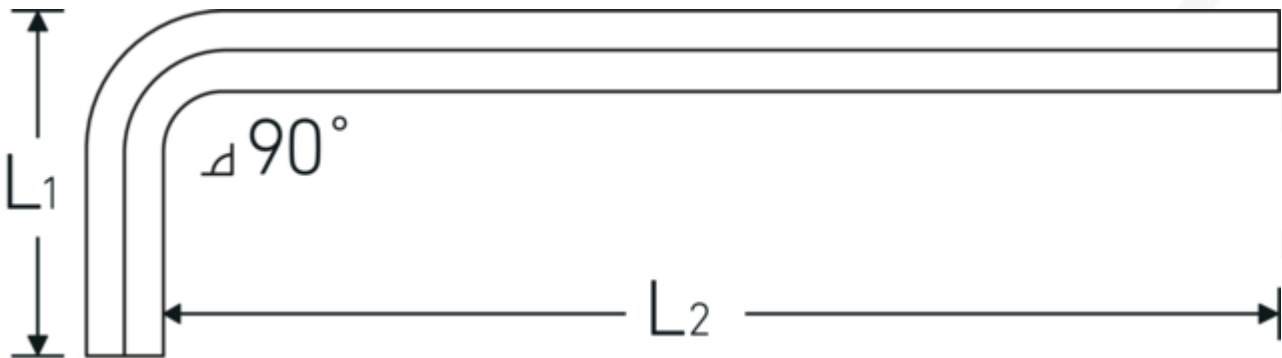

Hex key for socket head screws

10765

Product no. **43210008**
GTIN **4018754027422**
Model **10765 8**

Label.

Hex key for socket head screws Hex drive 8mm L.36mm x 200mm

Features.

- DIN ISO 2936
- for socket head screws
- extra long
- Chrome Vanadium, nickel-plated

Technical Drawing.

Technical Attributes.

Drive profile	Hex
External hex drive (mm)	8 mm
DIN	DIN ISO 2936
L1	36 mm
L2	200 mm
Length mm (L)	210 mm

Logistics data.

Depth mm (IFS)	210
Width mm (IFS)	42
Height mm (IFS)	9
Length (packed, mm)	250
Width (packed, mm)	70
Height (packed, mm)	26

Volume (packed, dm3)	0.455 dm3
Product no.	43210008
Weight (gross, kg)	1,013
Weight PAP (kg)	0,000
Weight PVC (kg)	0,011
GTIN	4018754027422
Country of origin AWR	GERMANY
Region of origin	Hessen
WEEE/ElektroG	nicht ear-pflichtig
Customs tariff no.	82054000
Packing standard	10
Weight	100 g