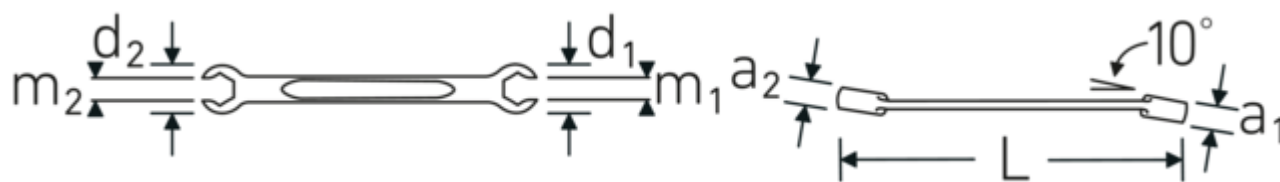

- Features.**
- hexagon
 - DIN 3118/ISO 3318
 - Chrome Alloy Steel, chrome plated

Advantages.

Premium quality open hex double-ended ring spanner for working on threaded or long screws, for example.

Technologies and features.

Anti-Slip-Drive

The special AS-Drive profile makes high force transmission to the flats of screws and bolts possible without damaging them. This also prevents stripping of the screw head.

Thin-walled rings

The thin wall diameter of our rings makes it easier to work in confined spaces. The ring sides are taller than standard nuts, which prevents jamming.

Technical Drawing.

Technical Attributes.

a1	8,5 mm
a2	9 mm
Drive profile	hex AS-Drive®
d1	19,5 mm
d2	21,5 mm
DIN	DIN 3118 / ISO 3318
Length mm (L)	155 mm
m1	7,1 mm
m2	8,6 mm
Spanner size 1 [mm]	10 mm
Ring position	10 °
Spanner size 2 [mm]	11 mm

Logistics data.

Depth mm (IFS)	155
Width mm (IFS)	23
Height mm (IFS)	11
Length (packed, mm)	157
Width (packed, mm)	50
Height (packed, mm)	42
Volume (packed, dm3)	0.3297 dm3
Product no.	41081011
Weight (gross, kg)	0,550
Weight PAP (kg)	0,000
Weight PVC (kg)	0,009
GTIN	4018754021901
Country of origin AWR	GERMANY
Region of origin	Nordrhein-Westfalen
WEEE/ElektroG	nicht ear-pflichtig
Customs tariff no.	82041100
Packing standard	10
Weight	55 g