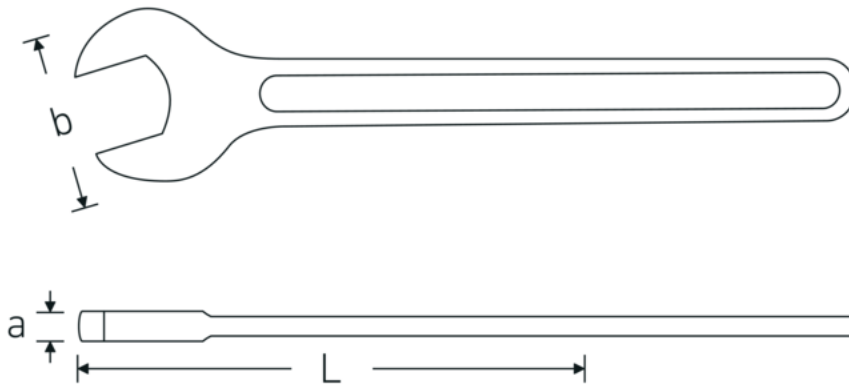

## Open-ended wrench, metric

**4004**

Product no. **40040270**  
GTIN **4018754018314**  
Model **4004 27**

**Label.** Open-ended wrench Wrench size 27mm L.238mm

### Technical Drawing.

### Technical Attributes.

<b>a</b>	9,8 mm
<b>Width mm (b)</b>	56 mm
<b>DIN</b>	DIN 894
<b>Length mm (L)</b>	238 mm
<b>Wrench width 1 [mm]</b>	27 mm

## Variants.

Product no.	Model no. (ERP)	Description	GTIN
40040240	4004 24	Open-ended wrench Wrench size 24mm L.215mm	4018754018307
40040270	4004 27	Open-ended wrench Wrench size 27mm L.238mm	4018754018314
40040300	4004 30	Open-ended wrench Wrench size 30mm L.261mm	4018754018321
40040320	4004 32	Open-ended wrench Wrench size 32mm L.273mm	4018754018338
40040360	4004 36	Open-ended wrench Wrench size 36mm L.300mm	4018754018345
40040410	4004 41	Open-ended wrench Wrench size 41mm L.335mm	4018754018352
40040460	4004 46	Open-ended wrench Wrench size 46mm L.369mm	4018754018369
40040500	4004 50	Open-ended wrench Wrench size 50mm L.412mm	4018754018376
40040550	4004 55	Open-ended wrench Wrench size 55mm L.457mm	4018754018383
40040600	4004 60	Open-ended wrench Wrench size 60mm L.492mm	4018754018390
40040650	4004 65	Open-ended wrench Wrench size 65mm L.528mm	4018754018406
40040700	4004 70	Open-ended wrench Wrench size 70mm L.572mm	4018754018413
40040750	4004 75	Open-ended wrench Wrench size 75mm L.608mm	4018754018420
40040800	4004 80	Open-ended wrench Wrench size 80mm L.645mm	4018754018437
40040850	4004 85	Open-ended wrench Wrench size 85mm L.690mm	4018754018444