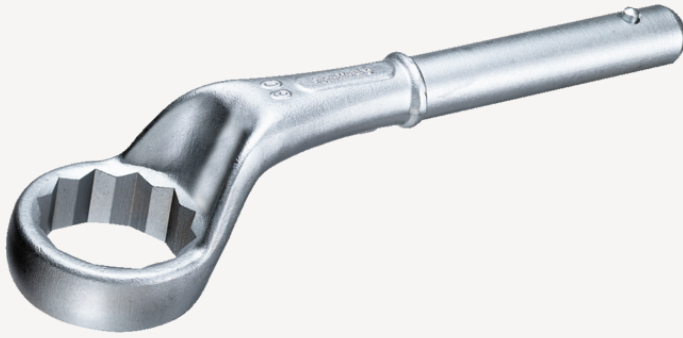

Heavy duty ring wrench

5

Product no. **42020075**
GTIN **4018754023592**
Model **5 75**

Label.

Heavy duty ring wrench Wrench size 75mm L.375mm

Technical Drawing.

Technical Attributes.

a	38 mm
Width mm (b)	110 mm
for model	4
Height mm (h)	57,6 mm
L1	375 mm
L2	1070 mm
Wrench width 1 [mm]	75 mm

Logistics data.

Depth mm (IFS)	378
Width mm (IFS)	112
Height mm (IFS)	82
Length (packed, mm)	378
Width (packed, mm)	112
Height (packed, mm)	82
Volume (packed, dm ³)	3.471552 dm ³
Product no.	42020075
Weight (gross, kg)	2,905
Weight PAP (kg)	0,000

Weight PVC (kg)	0,000
GTIN	4018754023592
Country of origin AWR	GERMANY
Region of origin	Nordrhein-Westfalen
WEEE/ElektroG	nicht ear-pflichtig
Customs tariff no.	82041100
Packing standard	1
Weight	2905 g

42020085	5 85	Heavy duty ring wrench Wrench size 85mm L.385mm	4018754023615
42020090	5 90	Heavy duty ring wrench Wrench size 90mm L.410mm	4018754023622
42020095	5 95	Heavy duty ring wrench Wrench size 95mm L.410mm	4018754023639
42020100	5 100	Heavy duty ring wrench Wrench size 100mm L.412mm	4018754023646