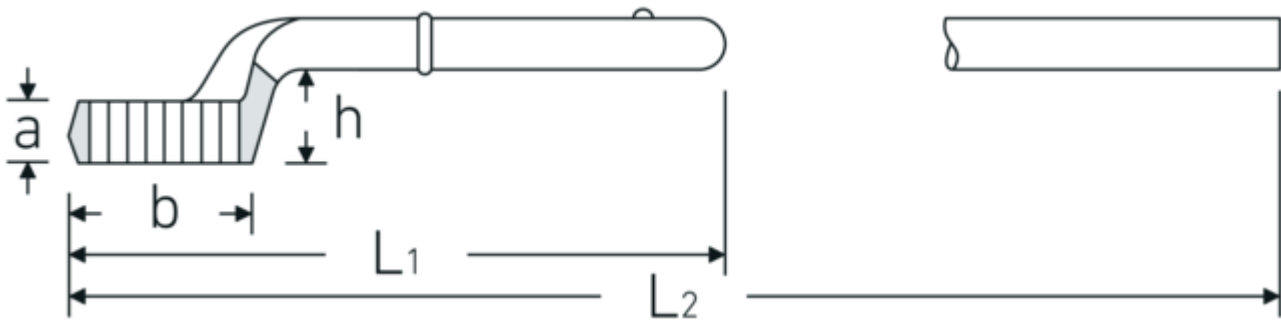

Heavy duty ring wrench

5

Product no. **42020075**
GTIN **4018754023592**
Model **5 75**

Label.

Heavy duty ring wrench Wrench size 75mm L.375mm

Technical Drawing.

Technical Attributes.

a	38 mm
Width mm (b)	110 mm
for model	4
Height mm (h)	57,6 mm
L1	375 mm
L2	1070 mm
Wrench width 1 [mm]	75 mm

Logistics data.

Depth mm (IFS)	378
Width mm (IFS)	112
Height mm (IFS)	82
Length (packed, mm)	378
Width (packed, mm)	112
Height (packed, mm)	82
Volume (packed, dm ³)	3.471552 dm ³
Product no.	42020075
Weight (gross, kg)	2,905
Weight PAP (kg)	0,000

Weight PVC (kg)	0,000
GTIN	4018754023592
Country of origin AWR	GERMANY
Region of origin	Nordrhein-Westfalen
WEEE/ElektroG	nicht ear-pflichtig
Customs tariff no.	82041100
Packing standard	1
Weight	2905 g