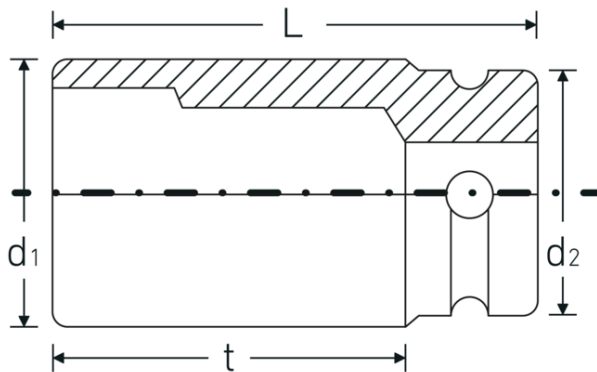

IMPACT sockets 3/4"

55IMP

Product no. 25010041
GTIN 4018754233885
Model 55 IMP 41

Label. IMPACT socket 3/4 " 41mm L.58mm

- Features.**
- with hex
 - 3/4" internal square drive
 - Chrome Alloy Steel, gunmetal finish
 - DIN 3129 / ISO 1711-2

Product highlights.

Powerful and resilient.

The sockets are made from high-quality Chrome Alloy Steel. They are hardened in oil to prevent stress and distortion.

Optimized functionality.

All IMPACT sockets have a through cross hole for the connecting pin and a deep groove for the rubber locking ring. The locking pin is not stressed during use.

High fitting accuracy.

The high precision fit, achieved through tight tolerances, ensures optimal, backlash-free transmission of forces to the socket.

Technical Drawing.

Technical Attributes.

Drive profile	hex
Internal square drive (inch)	3/4 "
d1	60 mm
d2	44 mm
DIN	DIN 3129 / ISO 1711-2
Length mm (L)	58 mm
Width across flats [mm]	41 mm
t	34,5 mm

Logistics data.

Depth mm (IFS)	58
Width mm (IFS)	57
Height mm (IFS)	57
WEEE/ElektroG	nicht ear-pflichtig
Length (packed, mm)	59
Width (packed, mm)	58
Height (packed, mm)	58
Volume (packed, dm3)	0.198476 dm3
Product no.	25010041
Weight (gross, kg)	0,500
Weight PAP (kg)	0,000
Weight PVC (kg)	0,008
GTIN	4018754233885
Country of origin AWR	TAIWAN, PROVINCE OF CHINA
Region of origin	Ausländischer Ursprung
Customs tariff no.	82042000
Packing standard	1
Weight	500 g