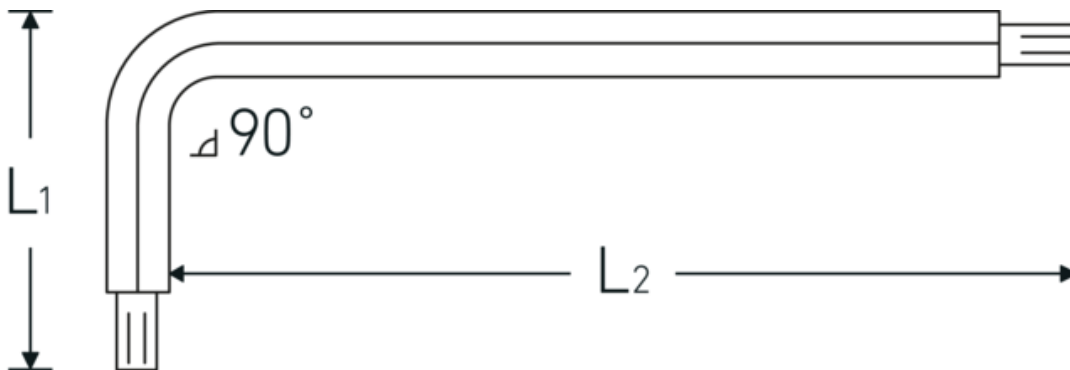

Hex key with ball end for socket head bolts

10767

Product no. **43263012**
 GTIN **4018754332854**
 Model **10767 12 KUGELKOPF-
 WINKELSCHRAUBENDREHER
 SECHSKANT**

Label.

Hex key with ball end for socket head bolts Hex drive 12mm L.45mm x 248mm

Technical Drawing.

Technical Attributes.

Drive profile	hex
External hex drive (mm)	12 mm
L1	45 mm
L2	248 mm

Logistics data.

Depth mm (IFS)	255
Width mm (IFS)	55
Height mm (IFS)	13
Length (packed, mm)	300
Width (packed, mm)	190
Height (packed, mm)	15
Volume (packed, dm ³)	0.855 dm ³
Product no.	43263012
Weight (gross, kg)	2.804

Weight PAP (kg)	0,000
Weight PVC (kg)	0,026
GTIN	4018754332854
Country of origin AWR	GERMANY
Region of origin	Nordrhein-Westfalen
WEEE/ElektroG	nicht ear-pflichtig
Customs tariff no.	82054000
Packing standard	10
Weight	280 g