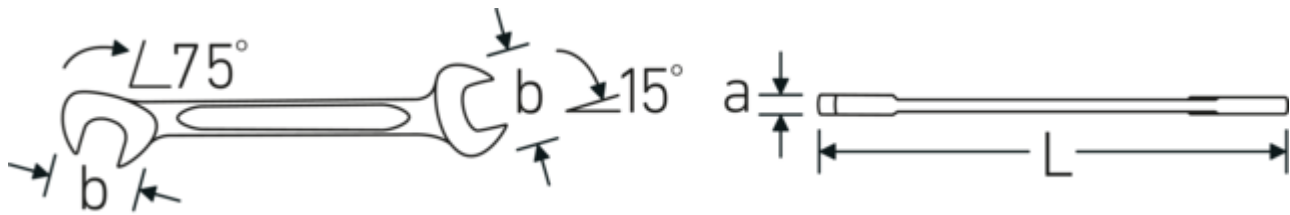

- spanners with equal widths across flats
- straight design, jaw position 15° and 75°
- sturdy, slim and lightweight intelligent design
- high bending strength due to double T-profile
- STAHLWILLE's round finish ensures a surface that is pleasant to the skin and has a good grip
- extremely sturdy, exceptionally durable
- drop-forged, hardened and cooled in oil bath
- chrome-alloy steel, chrome plated

Technologies and features.

Double-T profile

Our combination and ring spanners have an additional recess in the middle of the tool. Similar to the principle of a double T-beam, this provides a tremendous load capacity and maximum strength whilst reducing weight.

Offset Shaft Design

Our spanners are specially designed with additional reinforcement in the load zones where the greatest amount of force is transmitted - namely where the jaw meets the shank - in order to prevent deformation.

Technical Drawing.

Technical Attributes.

a	2 mm
Width mm (b)	14.7 mm
Length mm (L)	91 mm
Jaw angle	15/75 °
Spanner size 1 [inch]	9/32 "
Spanner size 2 [inch]	9/32 "

Logistics data.

Depth mm (IFS)	91
Width mm (IFS)	15
Height mm (IFS)	2
Length (packed, mm)	100
Width (packed, mm)	40
Height (packed, mm)	11
Volume (packed, dm3)	0.044 dm3
Product no.	40461818
Weight (gross, kg)	0,094
Weight PAP (kg)	0,000
Weight PVC (kg)	0,003
GTIN	4018754019984
Country of origin AWR	GERMANY
Region of origin	Nordrhein-Westfalen
WEEE/ElektroG	nicht ear-pflichtig
Customs tariff no.	82041100
Packing standard	10
Weight	9 g