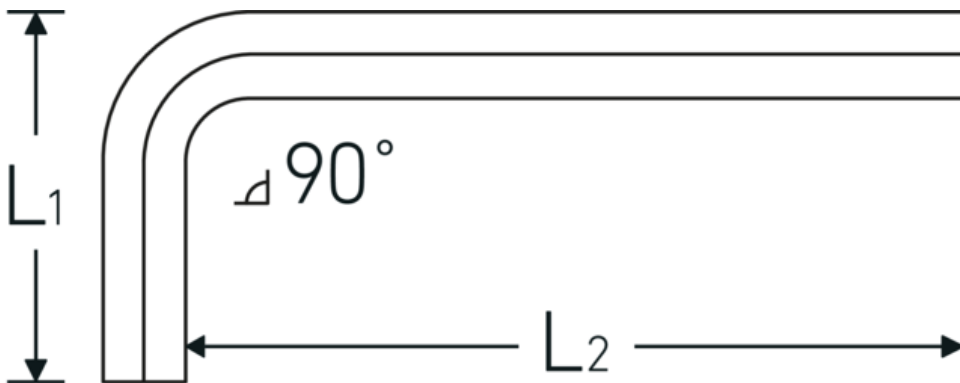

Hex key for socket head bolts

10760

Product no. **43153008**
 GTIN **4018754332168**
 Model **10760 8**
WINKELSCHRAUBENDREHER
SECHSKANT

Label.

Hex key for hex bolts Hex drive 8mm L.36mm x 100mm

Technical Drawing.

Technical Attributes.

Drive profile	hex
External hex drive (mm)	8 mm
DIN	DIN ISO 2936
L1	36 mm
L2	100 mm

Logistics data.

Depth mm (IFS)	104
Width mm (IFS)	43
Height mm (IFS)	9
Length (packed, mm)	140
Width (packed, mm)	60
Height (packed, mm)	45
Volume (packed, dm ³)	0.378 dm ³
Product no.	43153008
Weight (gross, kg)	0,580

Weight PAP (kg)	0,000
Weight PVC (kg)	0,000
GTIN	4018754332168
Country of origin AWR	GERMANY
Region of origin	Nordrhein-Westfalen
WEEE/ElektroG	nicht ear-pflichtig
Customs tariff no.	82054000
Packing standard	10
Weight	59 g