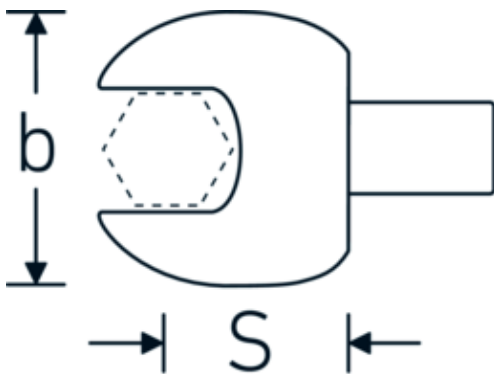

### Label.

Open-ended shell tool Wrench size 24mm Tool holders 22 x 28

### Technical Drawing.

### Technical Attributes.

Width mm (b)	50 mm
Size tool holder [internal square drive]	22 x 28 mm
Height mm (h)	13 mm
S	55 mm
Width across flats [mm]	24 mm

### Logistics data.

Depth mm (IFS)	110
Width mm (IFS)	50
Height mm (IFS)	32
WEEE/ElektroG	nicht ear-pflichtig
Length (packed, mm)	110
Width (packed, mm)	50
Height (packed, mm)	32
Volume (packed, dm <sup>3</sup> )	0.176 dm <sup>3</sup>
Product no.	58211024