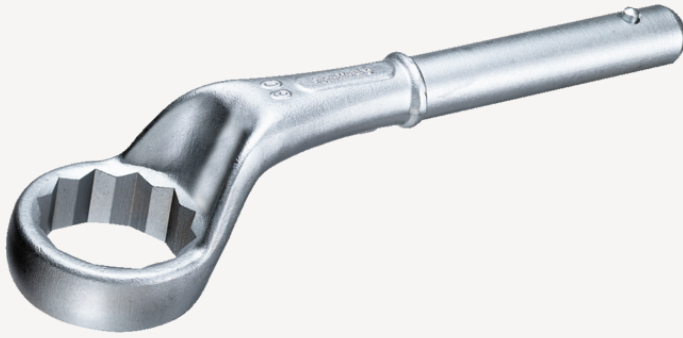

Heavy duty ring wrench

5

Product no. **42020041**
GTIN **4018754023486**
Model **5 41**

Label.

Heavy duty ring wrench Wrench size 41mm L.265mm

Technical Drawing.

Technical Attributes.

a	22 mm
Width mm (b)	62 mm
for model	2
Height mm (h)	39,5 mm
L1	265 mm
L2	750 mm
Wrench width 1 [mm]	41 mm

Logistics data.

Depth mm (IFS)	268
Width mm (IFS)	62
Height mm (IFS)	57
Length (packed, mm)	268
Width (packed, mm)	62
Height (packed, mm)	57
Volume (packed, dm ³)	0.947112 dm ³
Product no.	42020041
Weight (gross, kg)	0,910
Weight PAP (kg)	0,000

Weight PVC (kg)	0,000
GTIN	4018754023486
Country of origin AWR	GERMANY
Region of origin	Nordrhein-Westfalen
WEEE/ElektroG	nicht ear-pflichtig
Customs tariff no.	82041100
Packing standard	1
Weight	910 g

42020085	5 85	Heavy duty ring wrench Wrench size 85mm L.385mm	4018754023615
42020090	5 90	Heavy duty ring wrench Wrench size 90mm L.410mm	4018754023622
42020095	5 95	Heavy duty ring wrench Wrench size 95mm L.410mm	4018754023639
42020100	5 100	Heavy duty ring wrench Wrench size 100mm L.412mm	4018754023646