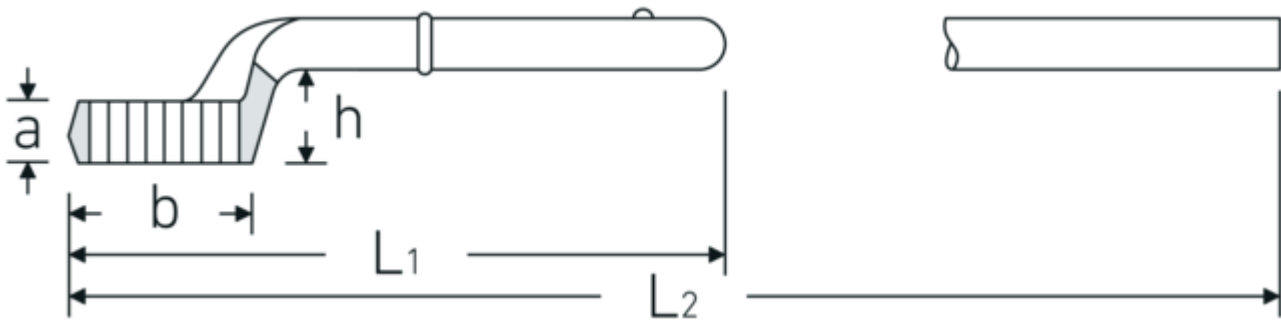

Heavy duty ring wrench

5

Product no. **42020041**
GTIN **4018754023486**
Model **5 41**

Label.

Heavy duty ring wrench Wrench size 41mm L.265mm

Technical Drawing.

Technical Attributes.

a	22 mm
Width mm (b)	62 mm
for model	2
Height mm (h)	39,5 mm
L1	265 mm
L2	750 mm
Wrench width 1 [mm]	41 mm

Logistics data.

Depth mm (IFS)	268
Width mm (IFS)	62
Height mm (IFS)	57
Length (packed, mm)	268
Width (packed, mm)	62
Height (packed, mm)	57
Volume (packed, dm ³)	0.947112 dm ³
Product no.	42020041
Weight (gross, kg)	0,910
Weight PAP (kg)	0,000

Weight PVC (kg)	0,000
GTIN	4018754023486
Country of origin AWR	GERMANY
Region of origin	Nordrhein-Westfalen
WEEE/ElektroG	nicht ear-pflichtig
Customs tariff no.	82041100
Packing standard	1
Weight	910 g