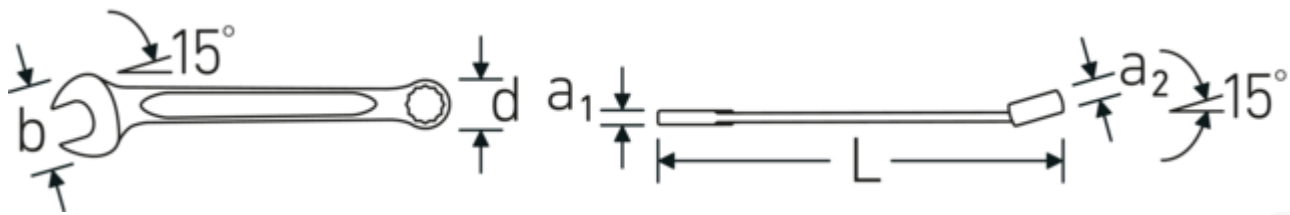

Anti-Slip-Drive

The special AS-Drive profile makes high force transmission to the flats of screws and bolts possible without damaging them. This also prevents stripping of the screw head.

Thin-walled rings

The thin wall diameter of our rings makes it easier to work in confined spaces. The ring sides are taller than standard nuts, which prevents jamming.

Technical Drawing.

Technical Attributes.

a1	11 mm
a2	19 mm
Drive profile	bi-hex AS-Drive®
Width mm (b)	88 mm
d	57,8 mm
DIN	DIN 3113 Form A / ISO 7738 Form A
Length mm (L)	480 mm
Jaw angle	15 °
Surface	chrome-plated
Spanner size 1 [mm]	41 mm
Ring position	15 °
Spanner size 2 [mm]	41 mm
t	1 mm