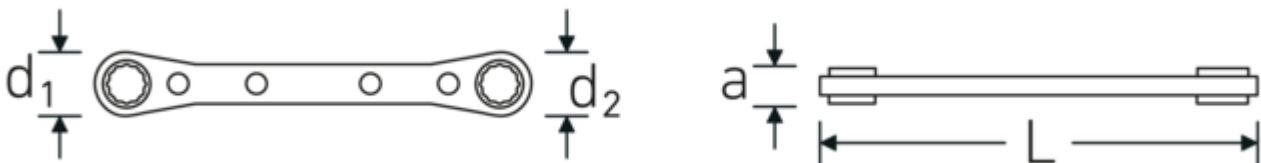

Ratchet ring spanner, metric, bi-hex

25

Product no. **41131213**
GTIN **4018754022151**
Model **25 12 x 13**

Label. Ratchet ring spanner Spanner size 12 x 13 mm L.170mm

- Features.**
- With double hex
 - Straight
 - 22 teeth
 - Chrome plated

Technologies and features.

Anti-Slip-Drive

The special AS-Drive profile makes high force transmission to the flats of screws and bolts possible without damaging them. This also prevents stripping of the screw head.

Technical Drawing.

Technical Attributes.

a	12 mm
Drive profile	bi-hex AS-Drive®
d1	26 mm
d2	30 mm
Length mm (L)	170 mm
Spanner size 1 [mm]	12 mm
Spanner size 2 [mm]	13 mm

Logistics data.

Depth mm (IFS)	174
Width mm (IFS)	30
Height mm (IFS)	13
Length (packed, mm)	175
Width (packed, mm)	31
Height (packed, mm)	14
Volume (packed, dm³)	0.07595 dm ³
Product no.	41131213
Weight (gross, kg)	0,141
Weight PAP (kg)	0,000
Weight PVC (kg)	0,004
GTIN	4018754022151
Country of origin AWR	UNITED STATES
Region of origin	Ausländischer Ursprung
WEEE/ElektroG	nicht ear-pflichtig
Customs tariff no.	82041100
Packing standard	1
Weight	135 g

Variants.

Product no.	Model no. (ERP)	Description	GTIN
41130708	25 7 x 8	Ratchet ring spanner Spanner size 7 x 8 mm L.109mm	4018754022120
41130910	25 9 x 10	Ratchet ring spanner Spanner size 9 mm L.139mm	4018754022137
41131011	25 10 x 11	Ratchet ring spanner Spanner size 10 x 11 mm L.170mm	4018754022144
41131213	25 12 x 13	Ratchet ring spanner Spanner size 12 x 13 mm L.170mm	4018754022151
41131415	25 14 x 15	Ratchet ring spanner Spanner size 14 x 15 mm L.170mm	4018754022168
41131618	25 16 x 18	Ratchet ring spanner Spanner size 16 x 18 mm L.205mm	4018754022175
41131719	25 17 x 19	Ratchet ring spanner Spanner size 17 x 19 mm L.205mm	4018754022182