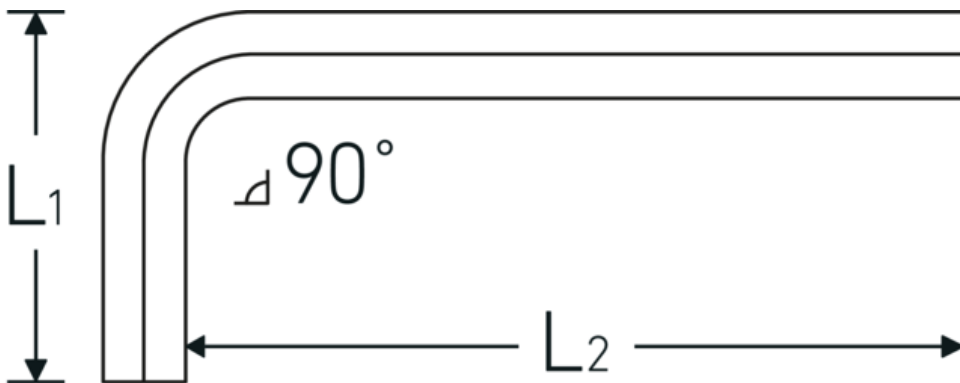

## Hex key for socket head bolts

10760

Product no. **43153027**  
 GTIN **4018754332243**  
 Model **10760 27**  
**WINKELSCHRAUBENDREHER**  
**SECHSKANT**

### Label.

Hex key for hex bolts Hex drive 27mm L.100mm x 250mm

### Technical Attributes.

Drive profile	hex
External hex drive (mm)	27 mm
DIN	DIN ISO 2936
L1	100 mm
L2	250 mm

### Logistics data.

Depth mm (IFS)	275
Width mm (IFS)	125
Height mm (IFS)	31
Length (packed, mm)	410
Width (packed, mm)	200
Height (packed, mm)	32
Volume (packed, dm <sup>3</sup> )	2.624 dm <sup>3</sup>
Product no.	43153027
Weight (gross, kg)	1,752