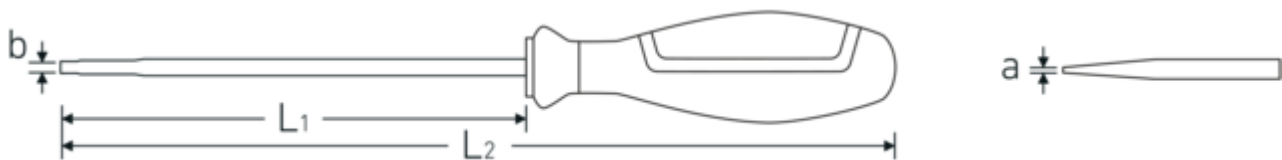

Robust.

Whether slotted or cross-head - the rough blade tips transfer even the greatest torques to the screws - precisely and safely.

Technologies and features.

3-component handle

Our 3-component handle combines hard, soft and special fibre-coated components, which give it its optimized ergonomics, maximum power transmission and increased safety during daily use.

Technical Drawing.

Technical Attributes.

a	1,2 mm
Drive profile	Slot
Width mm (b)	8 mm
DIN	DIN EN 60900
Size	7
L1	175 mm
L2	300 mm

Logistics data.

Depth mm (IFS)	301
Width mm (IFS)	35
Height mm (IFS)	35
Length (packed, mm)	305
Width (packed, mm)	115
Height (packed, mm)	82
Volume (packed, dm ³)	2.87615 dm ³
Product no.	46603080
Weight (gross, kg)	1,800
Weight PAP (kg)	0,137
Weight PVC (kg)	0,000
GTIN	4018754279050
Country of origin AWR	GERMANY
Region of origin	Nordrhein-Westfalen
WEEE/ElektroG	nicht ear-pflichtig
Customs tariff no.	82054000
Packing standard	10