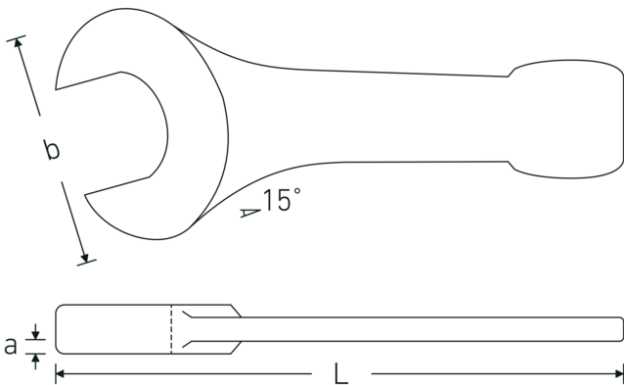

## Open-ended striking spanner

4204

Product no. **42040055**  
GTIN **4018754023721**  
Model **4204 55**

**Label.** Open-ended striking spanner Spanner size 55mm L.300mm

**Features.**

- DIN 133
- special tool steel, grey finish

### Technical Drawing.

### Technical Attributes.

a	23 mm
Width mm (b)	116 mm
DIN	DIN 133
Length mm (L)	300 mm
Spanner size 1 [mm]	55 mm

### Logistics data.

Depth mm (IFS)	298
Width mm (IFS)	116
Height mm (IFS)	26
Length (packed, mm)	298
Width (packed, mm)	116
Height (packed, mm)	26
Volume (packed, dm3)	0.898768 dm3

<b>Product no.</b>	42040055
<b>Weight (gross, kg)</b>	2,057
<b>Weight PAP (kg)</b>	0,000
<b>Weight PVC (kg)</b>	0,000
<b>GTIN</b>	4018754023721
<b>Country of origin AWR</b>	GERMANY
<b>Region of origin</b>	Nordrhein-Westfalen
<b>WEEE/ElektroG</b>	nicht ear-pflichtig
<b>Customs tariff no.</b>	82041100
<b>Packing standard</b>	1
<b>Weight</b>	2057 g