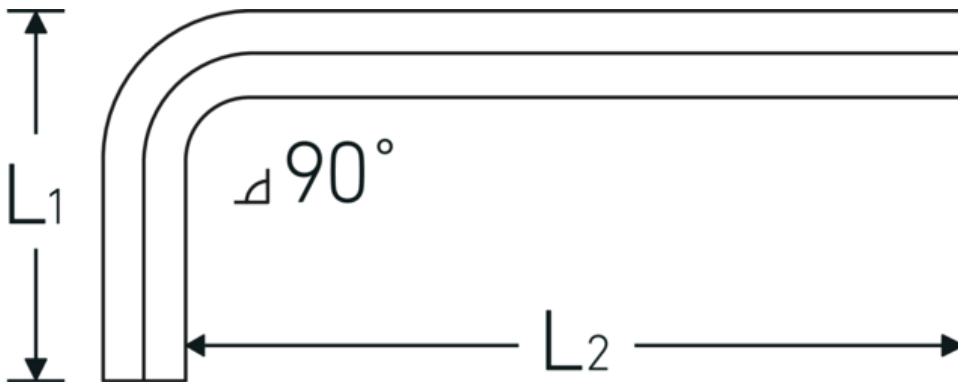

Technical Drawing.

Technical Attributes.

Drive profile	Hexagonal
External hex drive (mm)	3 mm
DIN	DIN ISO 2936
L1	23 mm
L2	66 mm

Logistics data.

Depth mm (IFS)	66
Width mm (IFS)	21
Height mm (IFS)	3
Length (packed, mm)	170
Width (packed, mm)	100