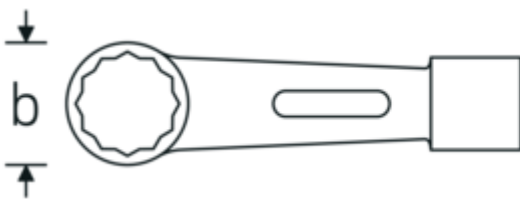

Impact ring wrench

StahlwilleSTABIL® 8

Product no. **42010036**
GTIN **4018754023165**
Model **8 36**

Label.

Impact ring wrench Wrench size 36 mm L.195mm

Technical Drawing.

Technical Attributes.

a	26 mm
Width mm (b)	52.4 mm
Length mm (L)	195 mm
Wrench width 1 [mm]	36 mm

Logistics data.

Depth mm (IFS)	196
Width mm (IFS)	53
Height mm (IFS)	26
Length (packed, mm)	196
Width (packed, mm)	53
Height (packed, mm)	26
Volume (packed, dm3)	0.270088 dm3

Product no.	42010036
Weight (gross, kg)	0,685
Weight PAP (kg)	0,000
Weight PVC (kg)	0,000
GTIN	4018754023165
Country of origin AWR	GERMANY
Region of origin	Nordrhein-Westfalen
WEEE/ElektroG	nicht ear-pflichtig
Customs tariff no.	82041100
Packing standard	1
Weight	684 g

Variants.

Product no.	Model no. (ERP)	Description	GTIN
42010032	8 32	Impact ring wrench Wrench size 32 mm L.195mm	4018754023141
42010036	8 36	Impact ring wrench Wrench size 36 mm L.195mm	4018754023165
42010041	8 41	Impact ring wrench Wrench size 41 mm L.200mm	4018754023172
42010046	8 46	Impact ring wrench Wrench size 46 mm L.250mm	4018754023189
42010050	8 50	Impact ring wrench Wrench size 50 mm L.280mm	4018754023196
42010055	8 55	Impact ring wrench Wrench size 55 mm L.300mm	4018754023219
42010060	8 60	Impact ring wrench Wrench size 60 mm L.300mm	4018754023233
42010065	8 65	Impact ring wrench Wrench size 65 mm L.325mm	4018754023257
42010070	8 70	Impact ring wrench Wrench size 70 mm L.355mm	4018754023264
42010075	8 75	Impact ring wrench Wrench size 75 mm L.360mm	4018754023271
42010080	8 80	Impact ring wrench Wrench size 80 mm L.440mm	4018754023295
42010085	8 85	Impact ring wrench Wrench size 85 mm L.440mm	4018754023318
42010090	8 90	Impact ring wrench Wrench size 90 mm L.445mm	4018754023325
42010095	8 95	Impact ring wrench Wrench size 95 mm L.450mm	4018754023332