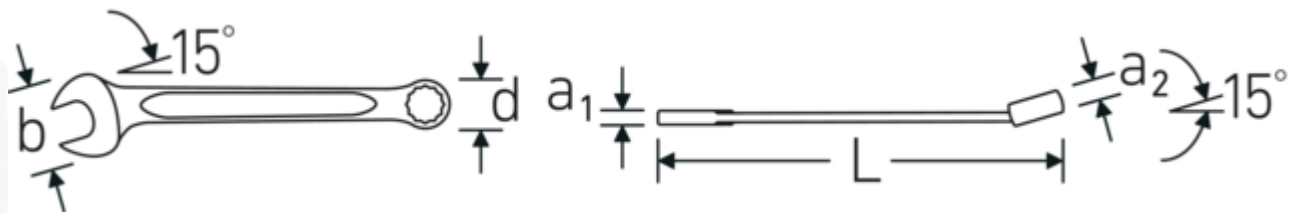

**Double-T profile**

Our combination and ring spanners have an additional recess in the middle of the tool. Similar to the principle of a double T-beam, this provides a tremendous load capacity and maximum strength whilst reducing weight.

**Thin-walled rings**

The thin wall diameter of our rings makes it easier to work in confined spaces. The ring sides are taller than standard nuts, which prevents jamming.

**Offset Shaft Design**

Our spanners are specially designed with additional reinforcement in the load zones where the greatest amount of force is transmitted - namely where the jaw meets the shank - in order to prevent deformation.

**Technical Drawing.**

## Technical Attributes.

a1	6,7 mm
a2	11,5 mm
Width mm (b)	42 mm
d	27,5 mm
DIN	DIN 3113 Form A / ISO 7738 Form A
Length mm (L)	230 mm
Jaw angle	15 °
Ring position	15 °
Spanner size 1 [inch]	3/4 "
Spanner size 2 [inch]	3/4 "