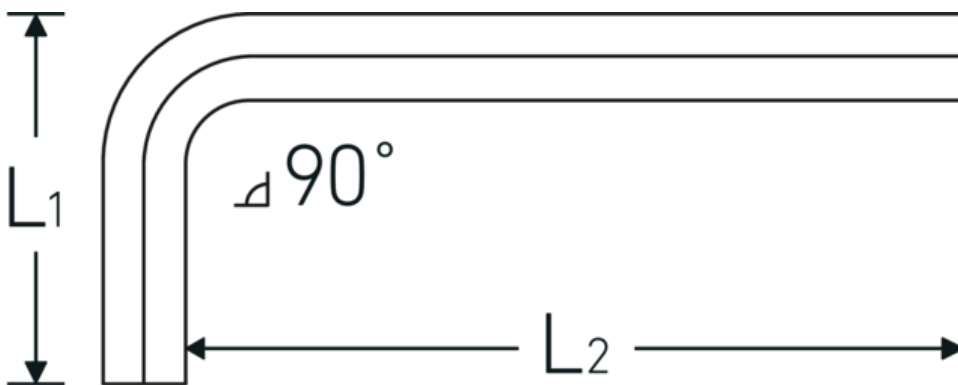

Hex key for socket head screws

10760

Product no. **43153012**
 GTIN **4018754332182**
 Model **10760 12**
WINKELSCHRAUBENDREHER
SECHSKANT

Label. Hex key for socket head screws Hex drive 12mm L.45mm x 125mm

- Features.**
- DIN ISO 2936
 - for cap head screws
 - chrome vanadium, nickel-plated
 - 0.9 mm gunmetal finish

Technical Drawing.

Technical Attributes.

Drive profile	Hexagonal
External hex drive (mm)	12 mm
DIN	DIN ISO 2936
L1	45 mm
L2	125 mm

Logistics data.

Depth mm (IFS)	130
Width mm (IFS)	56
Height mm (IFS)	14
Length (packed, mm)	260
Width (packed, mm)	150

Height (packed, mm)	15
Volume (packed, dm³)	0.585 dm ³
Product no.	43153012
Weight (gross, kg)	0,806
Weight PAP (kg)	0,000
Weight PVC (kg)	0,008
GTIN	4018754332182
Country of origin AWR	GERMANY
Region of origin	Nordrhein-Westfalen
WEEE/ElektroG	nicht ear-pflichtig
Customs tariff no.	82054000
Packing standard	5
Weight	169 g