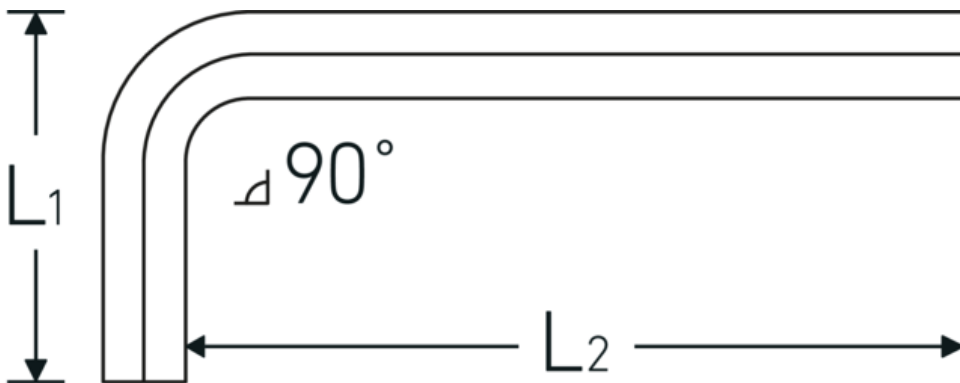

Hex key L-wrench

10760a

Product no. **43553006**
 GTIN **4018754332298**
 Model **10760a 3/32**
WINKELSCHRAUBENDREHER
SECHSKANT

Label.

Hex key L-wrench screwdriver Hex drive 3/32 L.17mm x 51mm

Technical Drawing.

Technical Attributes.

Drive profile	hex
External hex drive (inch)	3/32
L1	17 mm
L2	51 mm

Logistics data.

Depth mm (IFS)	56
Width mm (IFS)	19
Height mm (IFS)	3
Length (packed, mm)	175
Width (packed, mm)	100
Height (packed, mm)	4
Volume (packed, dm ³)	0.07 dm ³
Product no.	43553006
Weight (gross, kg)	0,030

Weight PAP (kg)	0,000
Weight PVC (kg)	0,004
GTIN	4018754332298
Country of origin AWR	GERMANY
Region of origin	Nordrhein-Westfalen
WEEE/ElektroG	nicht ear-pflichtig
Customs tariff no.	82054000
Packing standard	10
Weight	3 g