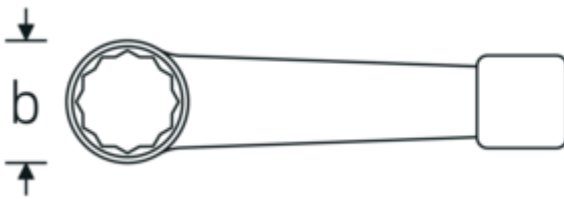

## Impact ring wrench, metric

**4205**

Product no. **42050027**  
GTIN **4018754024087**  
Model **4205 27**

**Label.** Impact ring wrench Wrench size 27mm L.180mm

### Technical Drawing.

### Technical Attributes.

a	16 mm
Width mm (b)	46 mm
DIN	DIN 7444
Length mm (L)	180 mm
Wrench width 1 [mm]	27 mm

### Logistics data.

Depth mm (IFS)	180
Width mm (IFS)	46
Height mm (IFS)	16
Length (packed, mm)	180
Width (packed, mm)	46
Height (packed, mm)	16
Volume (packed, dm <sup>3</sup> )	0.13248 dm <sup>3</sup>
Product no.	42050027
Weight (gross, kg)	0,265
Weight PAP (kg)	0,000
Weight PVC (kg)	0,004
GTIN	4018754024087
Country of origin AWR	GERMANY