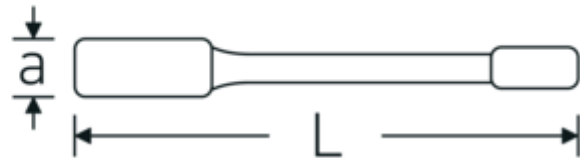

## Impact ring wrench, metric

**4205**

Product no. **42050027**  
GTIN **4018754024087**  
Model **4205 27**

**Label.** Impact ring wrench Wrench size 27mm L.180mm

### Technical Drawing.

### Technical Attributes.

a	16 mm
Width mm (b)	46 mm
DIN	DIN 7444
Length mm (L)	180 mm
Wrench width 1 [mm]	27 mm

### Logistics data.

Depth mm (IFS)	180
Width mm (IFS)	46
Height mm (IFS)	16
Length (packed, mm)	180
Width (packed, mm)	46
Height (packed, mm)	16
Volume (packed, dm <sup>3</sup> )	0.13248 dm <sup>3</sup>
Product no.	42050027
Weight (gross, kg)	0,265
Weight PAP (kg)	0,000
Weight PVC (kg)	0,004
GTIN	4018754024087
Country of origin AWR	GERMANY