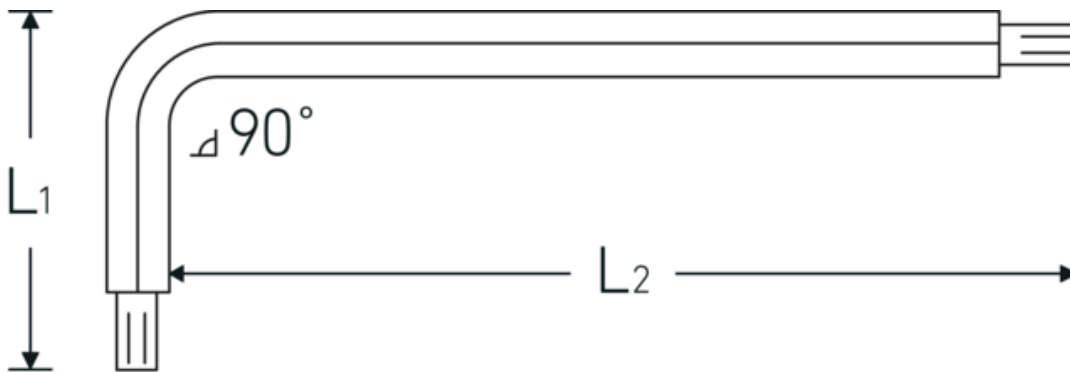

## Hex key with ball end for socket head bolts

10767

Product no. **43263010**  
 GTIN **4018754332847**  
 Model **10767 10 KUGELKOPF-  
 WINKELSCHRAUBENDREHER  
 SECHSKANT**

### Label.

Hex key with ball end for socket head bolts Hex drive 10mm L.40mm x 222mm

### Technical Attributes.

Drive profile	hex
External hex drive (mm)	10 mm
L1	40 mm
L2	222 mm

### Logistics data.

Depth mm (IFS)	230
Width mm (IFS)	49
Height mm (IFS)	11
Length (packed, mm)	350
Width (packed, mm)	100
Height (packed, mm)	20
Volume (packed, dm <sup>3</sup> )	0.7 dm <sup>3</sup>
Product no.	43263010
Weight (gross, kg)	1,752