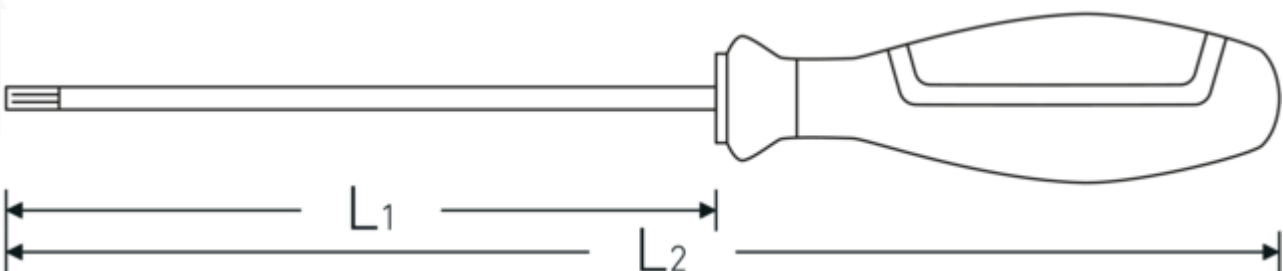

TORX® screwdrivers DRALL+

4650

Product no. **46503030**
GTIN **4018754278305**
Model **4650 T30**

Label. TORX® screwdriver DRALL+ T30 L.115mm

Product highlights.

Outstanding craftsmanship.

The blades are made of exceptionally fine industrial-grade chrome alloy steel, through-hardened and anchored in the grip in such a way that they stay there.

Technologies and features.

DRALL+

Our DRALL+ handle is non-slip and ergonomic. An extended grip zone protects the fingers and a hand stop prevents the tool from accidentally slipping or rolling away.

Technical Drawing.

Technical Attributes.

Drive profile	TORX®
Size of output profile	T30
L1	115 mm
L2	230 mm

Logistics data.

Depth mm (IFS)	227
Width mm (IFS)	34
Height mm (IFS)	34
Length (packed, mm)	232
Width (packed, mm)	95
Height (packed, mm)	54
Volume (packed, dm3)	1.19016 dm3
Product no.	46503030
Weight (gross, kg)	0,509
Weight PAP (kg)	0,060
Weight PVC (kg)	0,000
GTIN	4018754278305
Country of origin AWR	GERMANY
Region of origin	Nordrhein-Westfalen
WEEE/ElektroG	nicht ear-pflichtig
Customs tariff no.	82054000
Packing standard	5
Weight	90 g